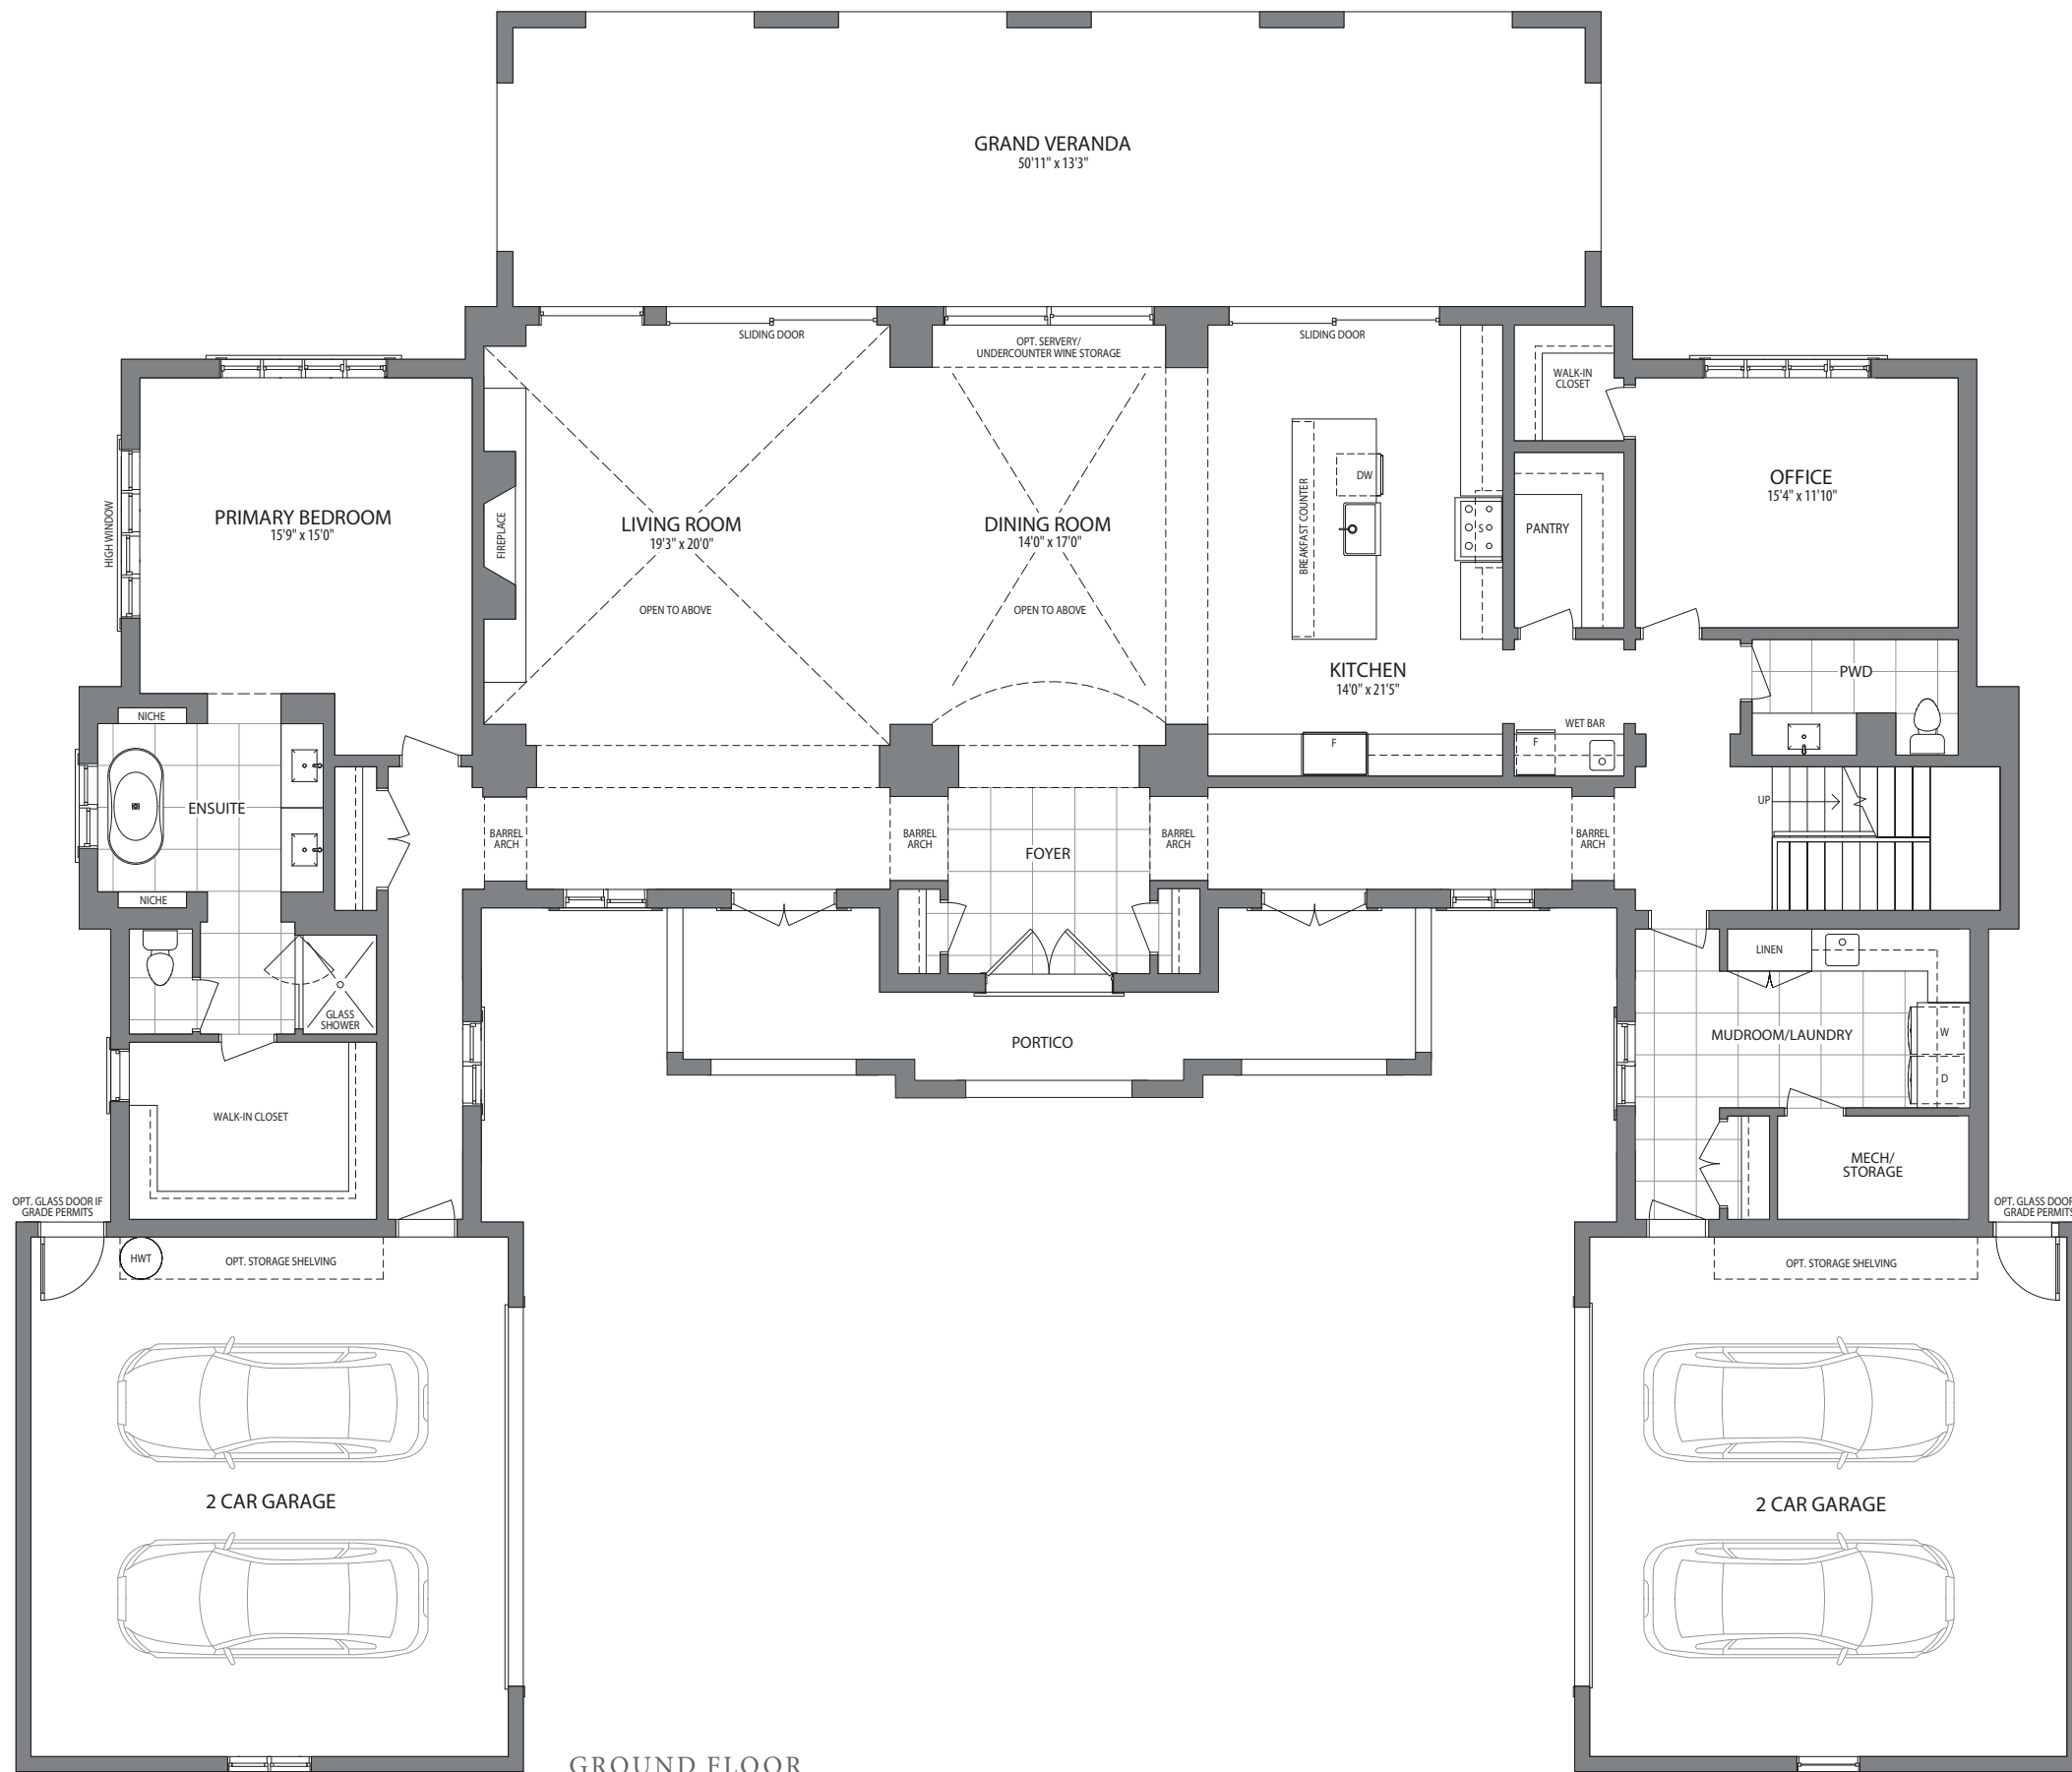

☆

The Vista
4848 Sq. Ft.

CONTEMPORARY COLLECTION

Artist's Concept

The Vista 4848 Sq. Ft.

2 Storey Residence / 6 Beds / 4.5 Bath

CONTEMPORARY COLLECTION

GROUND FLOOR

SECOND FLOOR

ALL DIMENSIONS, FEATURES, AND SPECIFICATIONS ARE APPROXIMATE AND SUBJECT TO CHANGE WITHOUT NOTICE. ALL IMAGES AND DESIGNS DEPICTED HEREIN ARE ARTIST'S CONCEPTUAL RENDERINGS, WHICH ARE BASED UPON PRELIMINARY DEVELOPMENT PLANS, AND ARE SUBJECT TO CHANGE WITHOUT NOTICE.120-5A