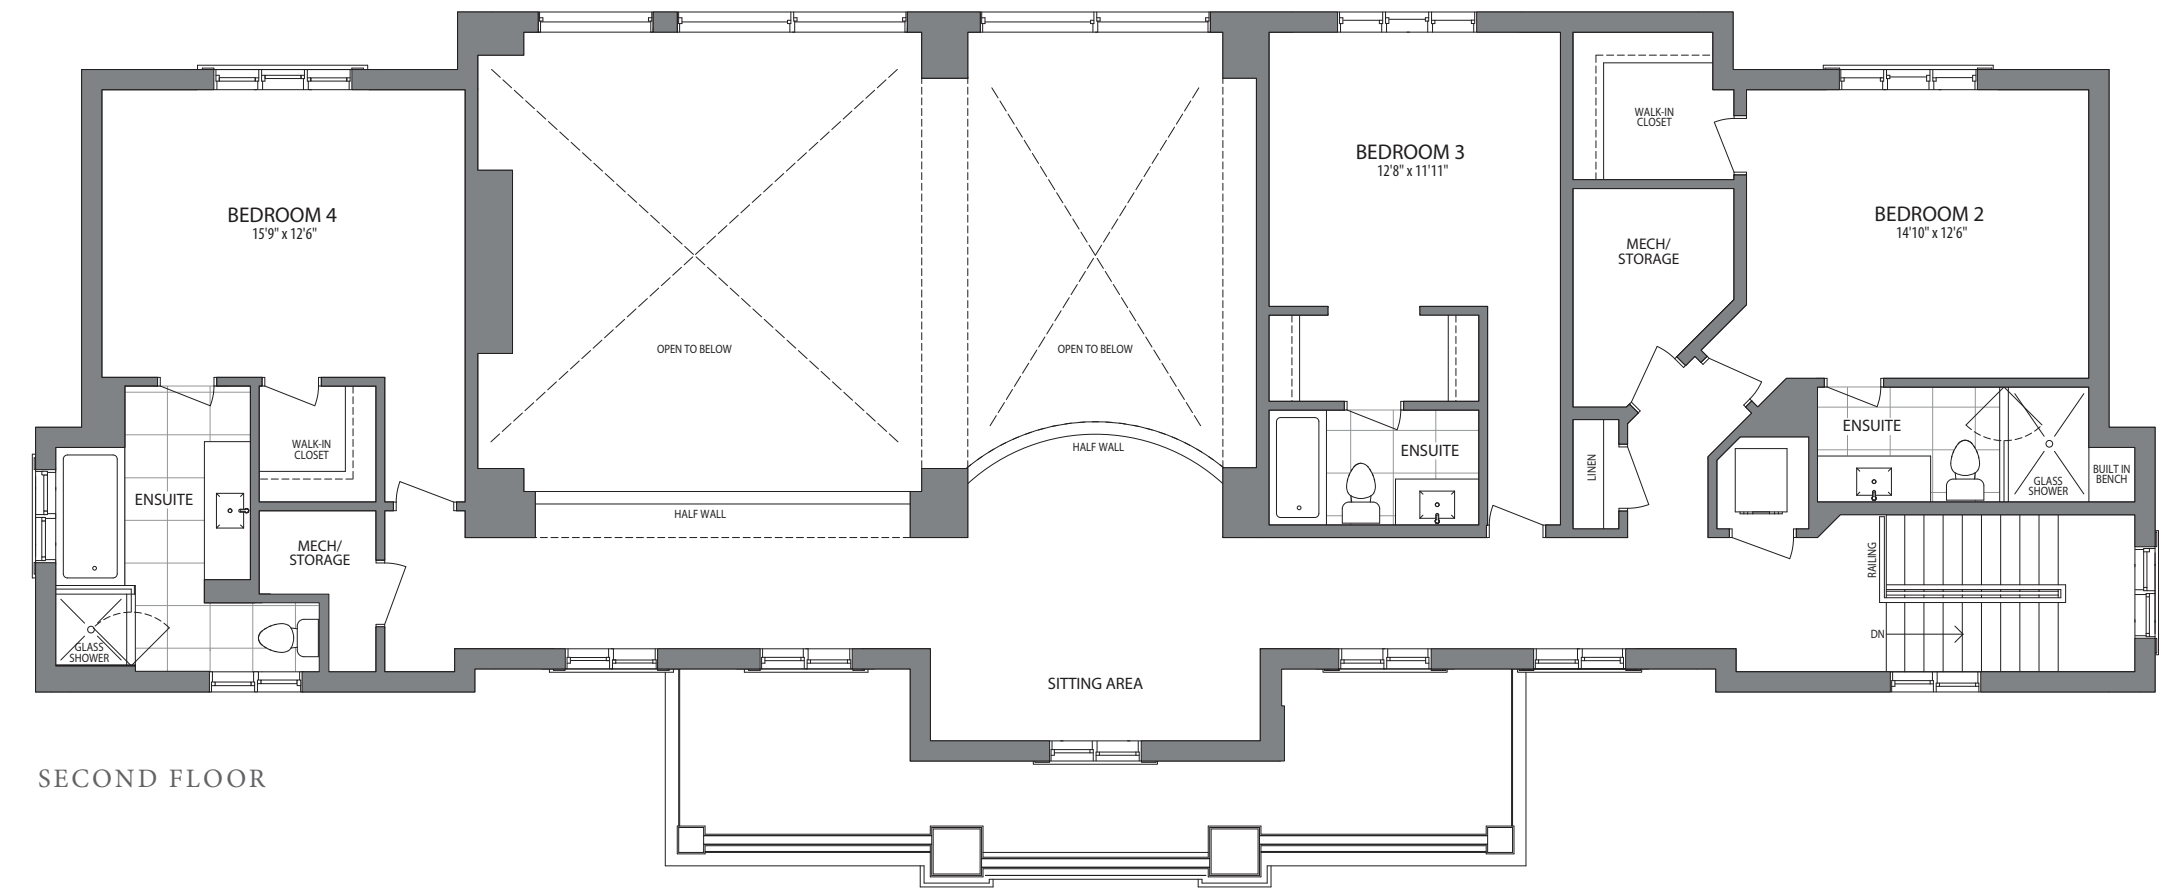

☆

The Vista
4848 Sq. Ft.

CONTEMPORARY COLLECTION

Artist's Concept

The Vista 4848 Sq. Ft.

2 Storey Residence / 6 Beds / 4.5 Bath

CONTEMPORARY COLLECTION

GROUND FLOOR

SECOND FLOOR

ALL DIMENSIONS, FEATURES, AND SPECIFICATIONS ARE APPROXIMATE AND SUBJECT TO CHANGE WITHOUT NOTICE. ALL IMAGES AND DESIGNS DEPICTED HEREIN ARE ARTIST'S CONCEPTUAL RENDERINGS, WHICH ARE BASED UPON PRELIMINARY DEVELOPMENT PLANS, AND ARE SUBJECT TO CHANGE WITHOUT NOTICE.120-5A