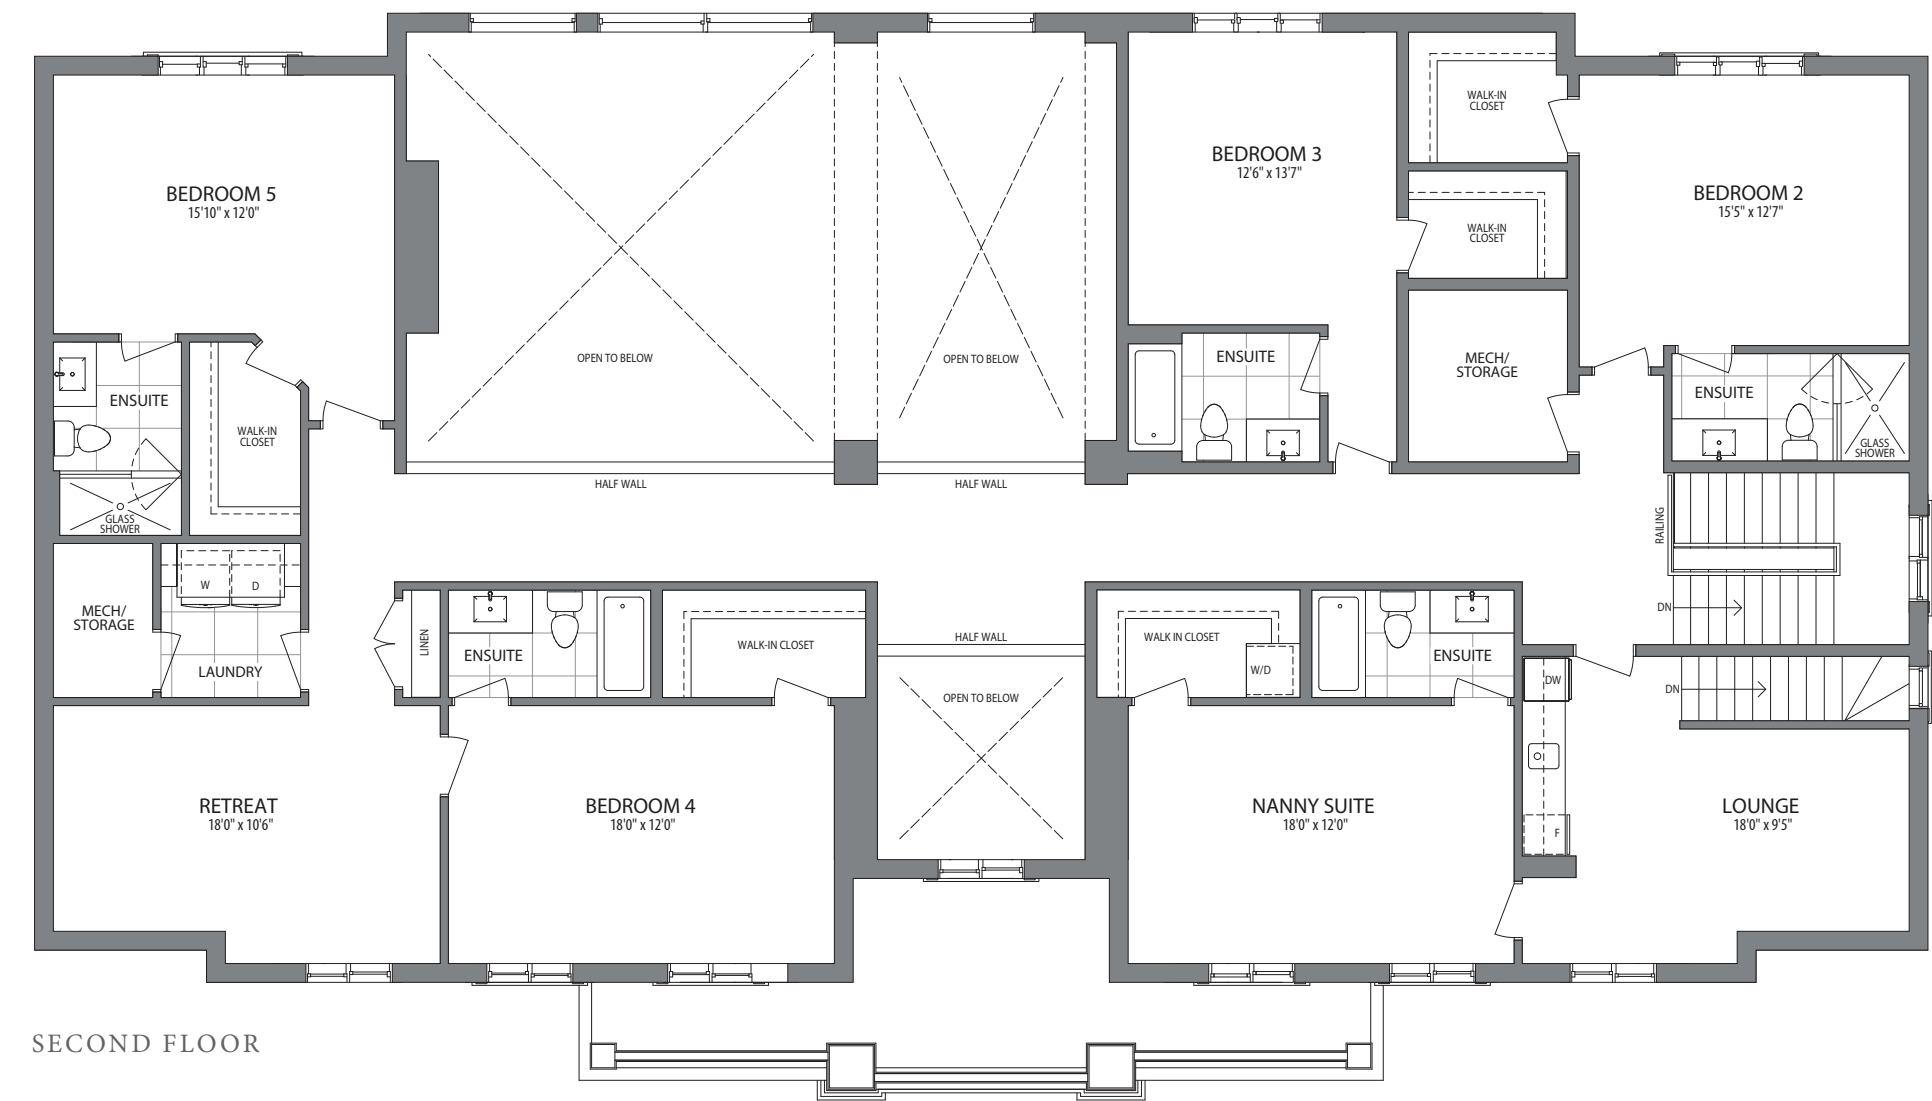

A

The Splendour  
6915 Sq. Ft.

CLASSIC COLLECTION

Artist's Concept

GROUND FLOOR

The Splendour 6915 Sq. Ft.  
2 Storey Residence / 6 Beds + Nanny Suite / 6.5 Bath

CLASSIC COLLECTION

SECOND FLOOR

ALL DIMENSIONS, FEATURES, AND SPECIFICATIONS ARE APPROXIMATE AND SUBJECT TO CHANGE WITHOUT NOTICE. ALL IMAGES AND DESIGNS DEPICTED HEREIN ARE ARTIST'S CONCEPTUAL RENDERINGS, WHICH ARE BASED UPON PRELIMINARY DEVELOPMENT PLANS, AND ARE SUBJECT TO CHANGE WITHOUT NOTICE. 120-6B