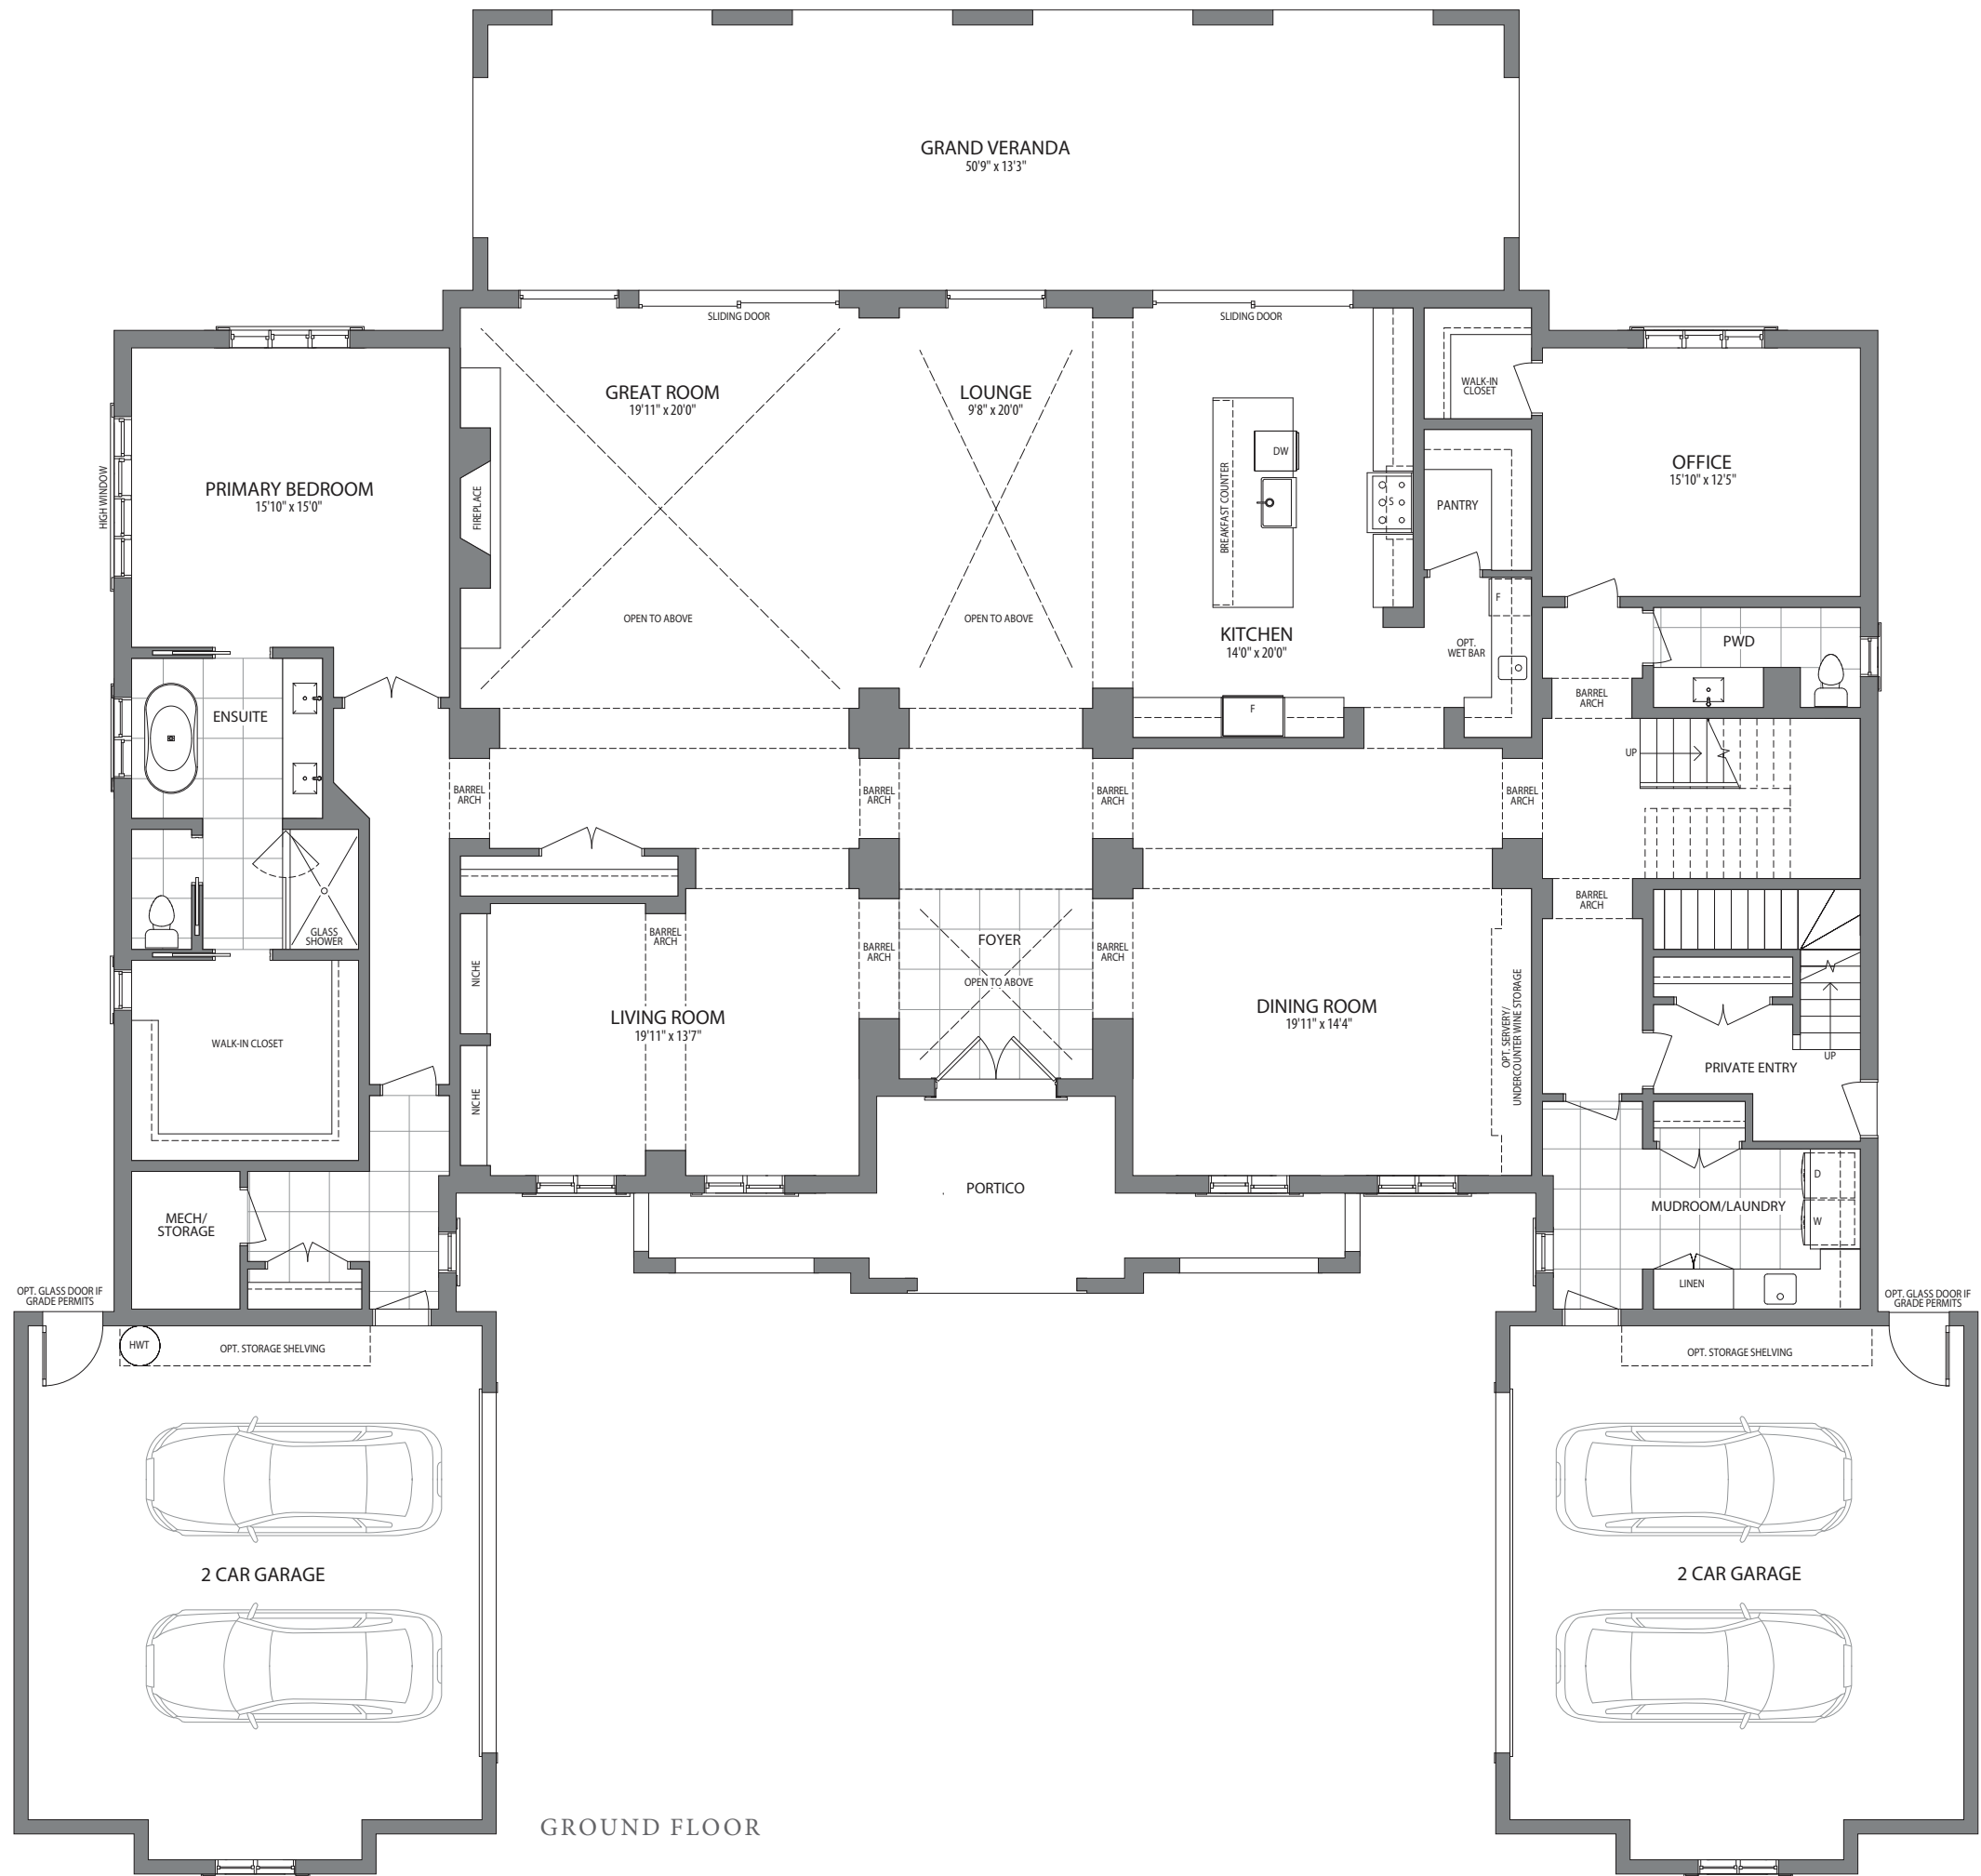

A

The Splendour  
6915 Sq. Ft.

CLASSIC COLLECTION

Artist's Concept

GROUND FLOOR

The Splendour 6915 Sq. Ft.  
2 Storey Residence / 6 Beds + Nanny Suite / 6.5 Bath

CLASSIC COLLECTION

SECOND FLOOR

ALL DIMENSIONS, FEATURES, AND SPECIFICATIONS ARE APPROXIMATE AND SUBJECT TO CHANGE WITHOUT NOTICE. ALL IMAGES AND DESIGNS DEPICTED HEREIN ARE ARTIST'S CONCEPTUAL RENDERINGS, WHICH ARE BASED UPON PRELIMINARY DEVELOPMENT PLANS, AND ARE SUBJECT TO CHANGE WITHOUT NOTICE. 120-6B