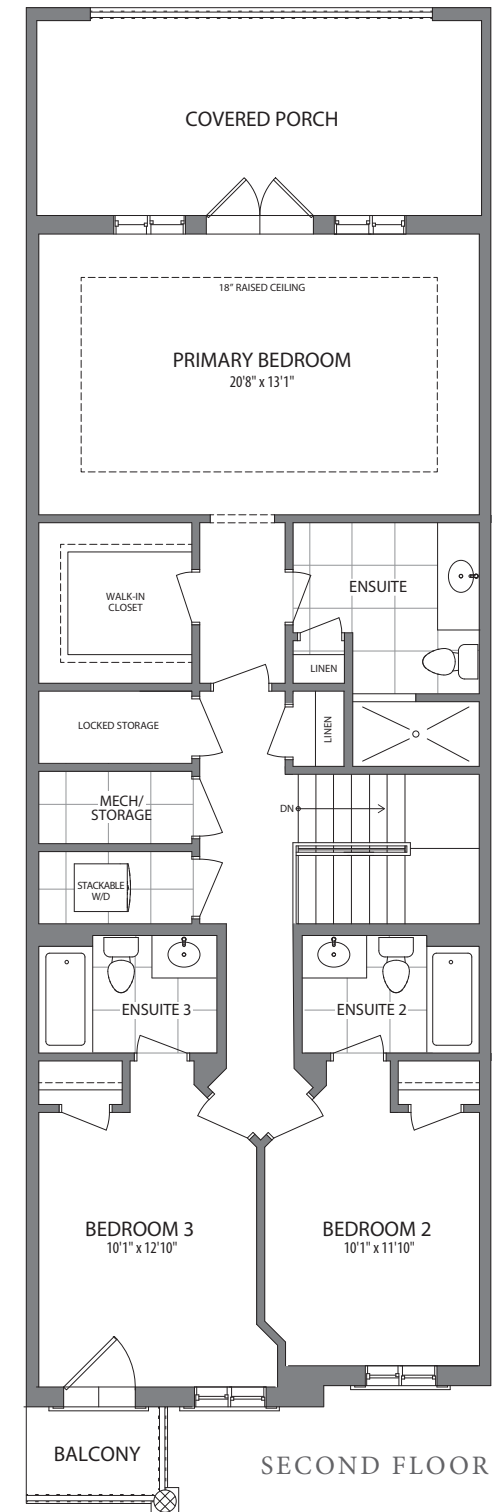

ROYAL CAVALRY

4 BED - 4.5 BATH
2400 SQ.FT.

+

500 SQ.FT. COVERED SPACE

ALL DIMENSIONS, FEATURES, AND SPECIFICATIONS ARE APPROXIMATE AND SUBJECT TO CHANGE WITHOUT NOTICE. ALL IMAGES AND DESIGNS DEPICTED HEREIN ARE ARTIST'S CONCEPTUAL RENDERINGS, WHICH ARE BASED UPON PRELIMINARY DEVELOPMENT PLANS, AND ARE SUBJECT TO CHANGE WITHOUT NOTICE.