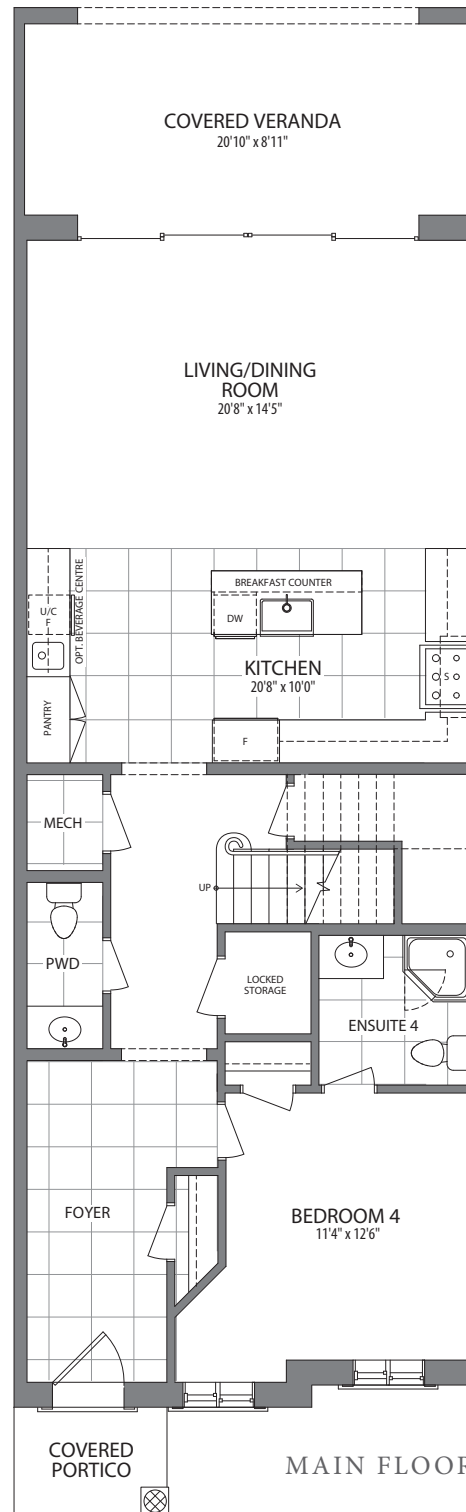

ROYAL CAVALRY

4 BED - 4.5 BATH
2400 SQ.FT.

+

500 SQ.FT. COVERED SPACE

ALL DIMENSIONS, FEATURES, AND SPECIFICATIONS ARE APPROXIMATE AND SUBJECT TO CHANGE WITHOUT NOTICE. ALL IMAGES AND DESIGNS DEPICTED HEREIN ARE ARTIST'S CONCEPTUAL RENDERINGS, WHICH ARE BASED UPON PRELIMINARY DEVELOPMENT PLANS, AND ARE SUBJECT TO CHANGE WITHOUT NOTICE.