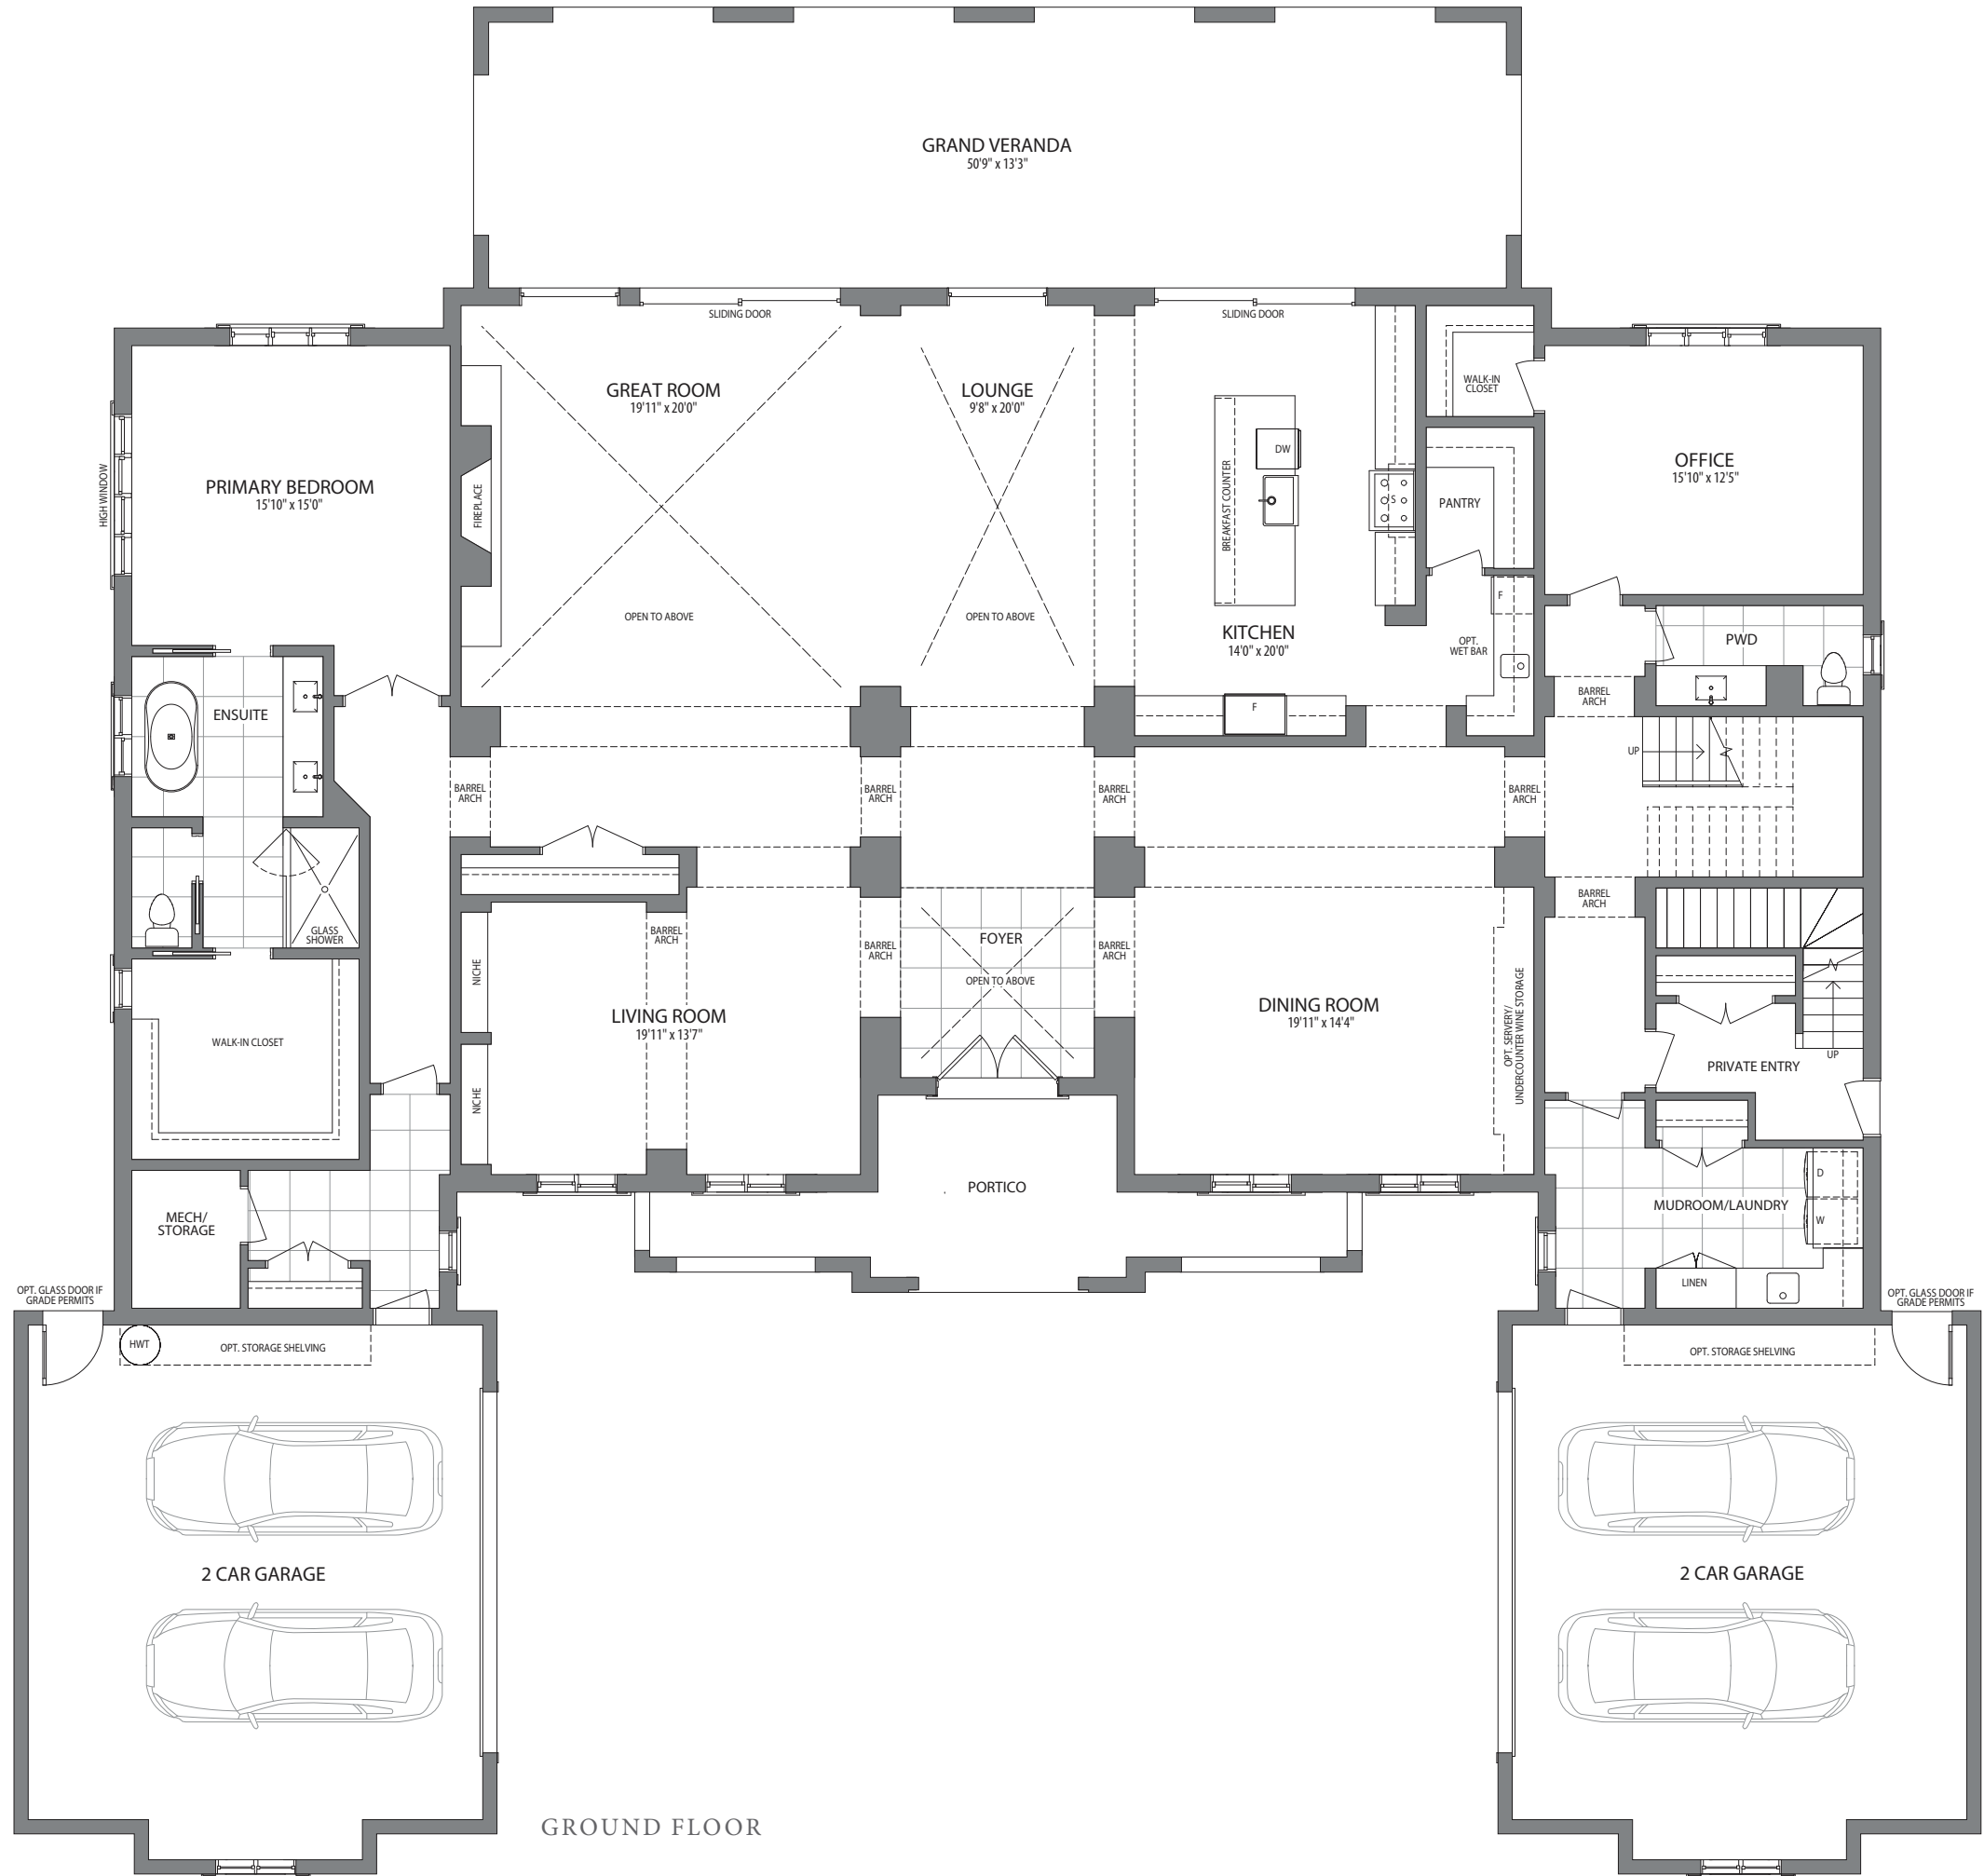

☆

The Panorama
6915 Sq. Ft.

CONTEMPORARY COLLECTION

Artist's Concept

GROUND FLOOR

The Panorama 6915 Sq. Ft.
 2 Storey Residence / 6 Beds + Nanny Suite / 6.5 Bath

CONTEMPORARY COLLECTION

SECOND FLOOR

ALL DIMENSIONS, FEATURES, AND SPECIFICATIONS ARE APPROXIMATE AND SUBJECT TO CHANGE WITHOUT NOTICE. ALL IMAGES AND DESIGNS DEPICTED HEREIN ARE ARTIST'S CONCEPTUAL RENDERINGS, WHICH ARE BASED UPON PRELIMINARY DEVELOPMENT PLANS, AND ARE SUBJECT TO CHANGE WITHOUT NOTICE. 120-6A