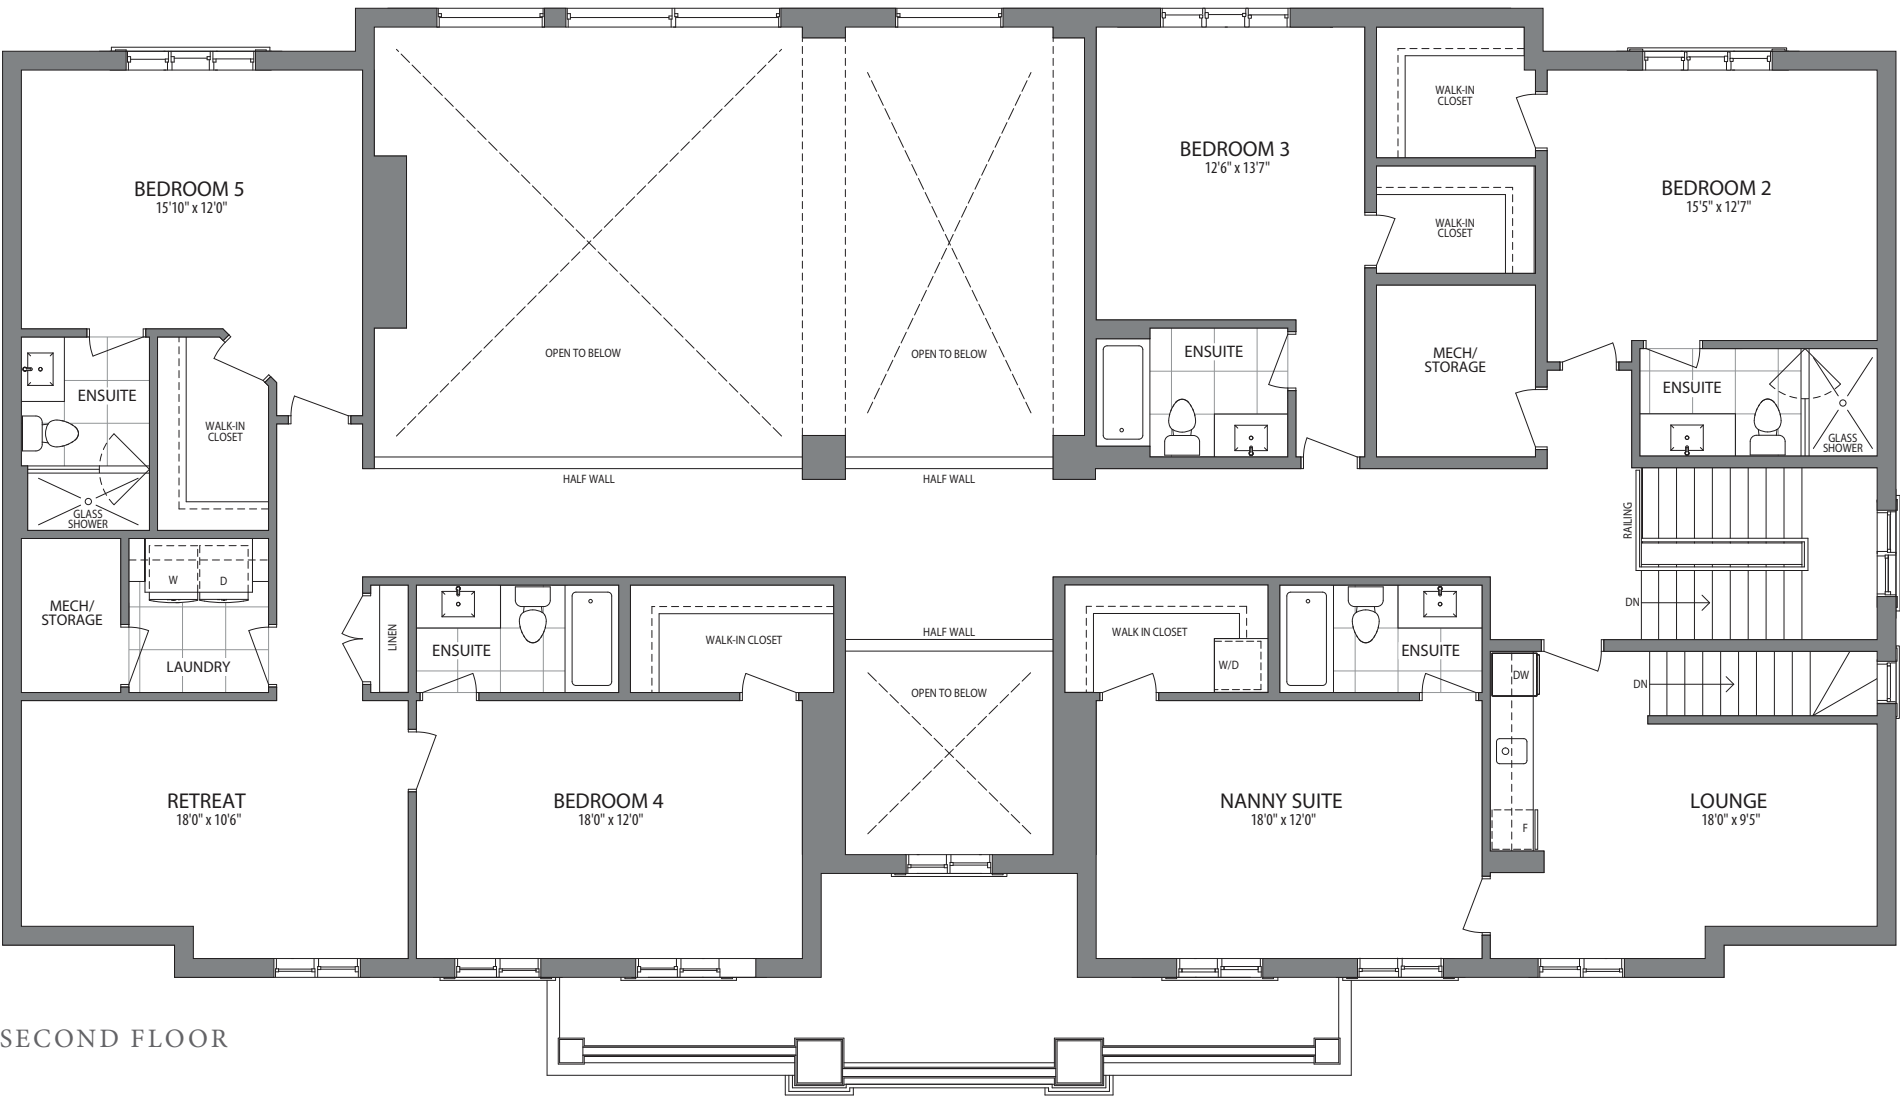

☆

The Panorama
6915 Sq. Ft.

CONTEMPORARY COLLECTION

Artist's Concept

GROUND FLOOR

The Panorama 6915 Sq. Ft.
 2 Storey Residence / 6 Beds + Nanny Suite / 6.5 Bath

CONTEMPORARY COLLECTION

SECOND FLOOR

ALL DIMENSIONS, FEATURES, AND SPECIFICATIONS ARE APPROXIMATE AND SUBJECT TO CHANGE WITHOUT NOTICE. ALL IMAGES AND DESIGNS DEPICTED HEREIN ARE ARTIST'S CONCEPTUAL RENDERINGS, WHICH ARE BASED UPON PRELIMINARY DEVELOPMENT PLANS, AND ARE SUBJECT TO CHANGE WITHOUT NOTICE. 120-6A