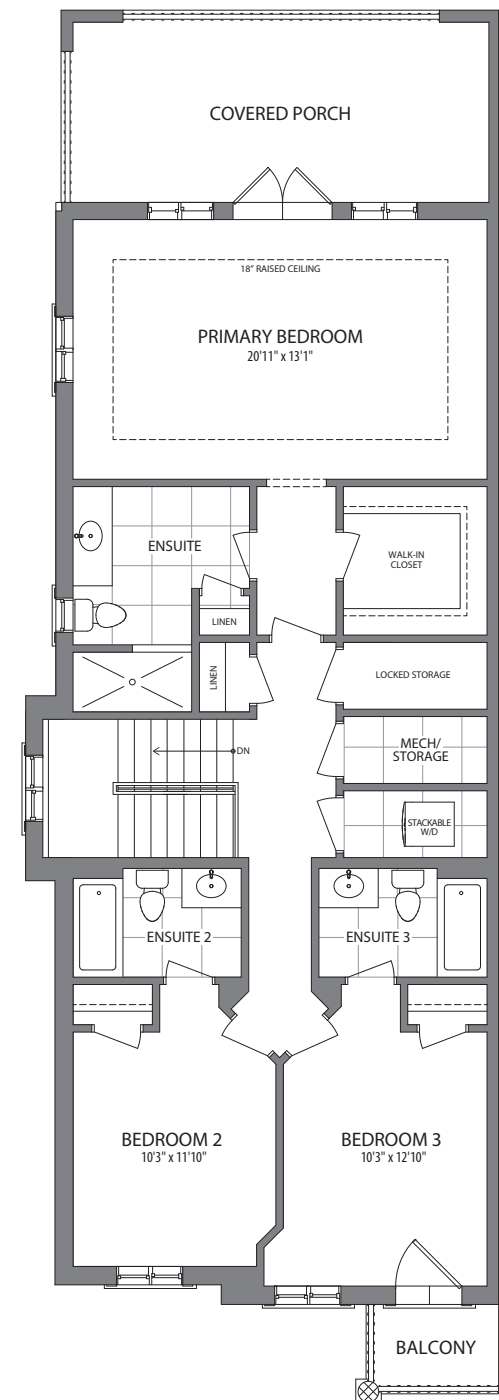

NOBLE STEED
END UNIT

4 BED - 4.5 BATH
2500 SQ.FT.
+
500 SQ.FT. COVERED SPACE

MAIN FLOOR

SECOND FLOOR

ALL DIMENSIONS, FEATURES, AND SPECIFICATIONS ARE APPROXIMATE AND SUBJECT TO CHANGE WITHOUT NOTICE. ALL IMAGES AND DESIGNS DEPICTED HEREIN ARE ARTIST'S CONCEPTUAL RENDERINGS, WHICH ARE BASED UPON PRELIMINARY DEVELOPMENT PLANS, AND ARE SUBJECT TO CHANGE WITHOUT NOTICE.