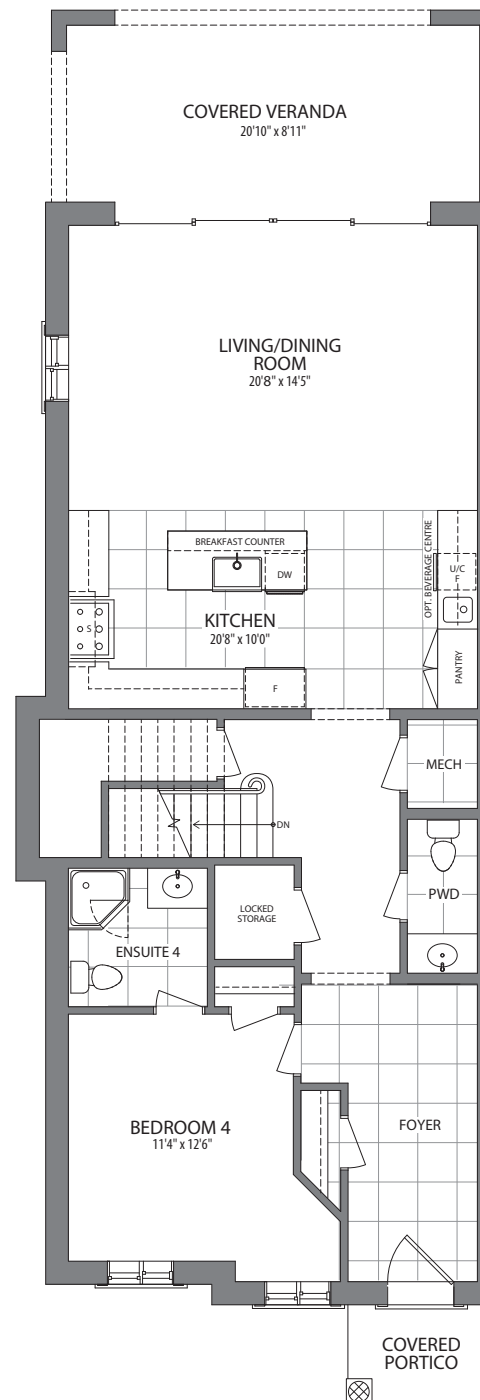

NOBLE STEED
END UNIT

4 BED - 4.5 BATH
2500 SQ.FT.
+
500 SQ.FT. COVERED SPACE

MAIN FLOOR

SECOND FLOOR

ALL DIMENSIONS, FEATURES, AND SPECIFICATIONS ARE APPROXIMATE AND SUBJECT TO CHANGE WITHOUT NOTICE. ALL IMAGES AND DESIGNS DEPICTED HEREIN ARE ARTIST'S CONCEPTUAL RENDERINGS, WHICH ARE BASED UPON PRELIMINARY DEVELOPMENT PLANS, AND ARE SUBJECT TO CHANGE WITHOUT NOTICE.