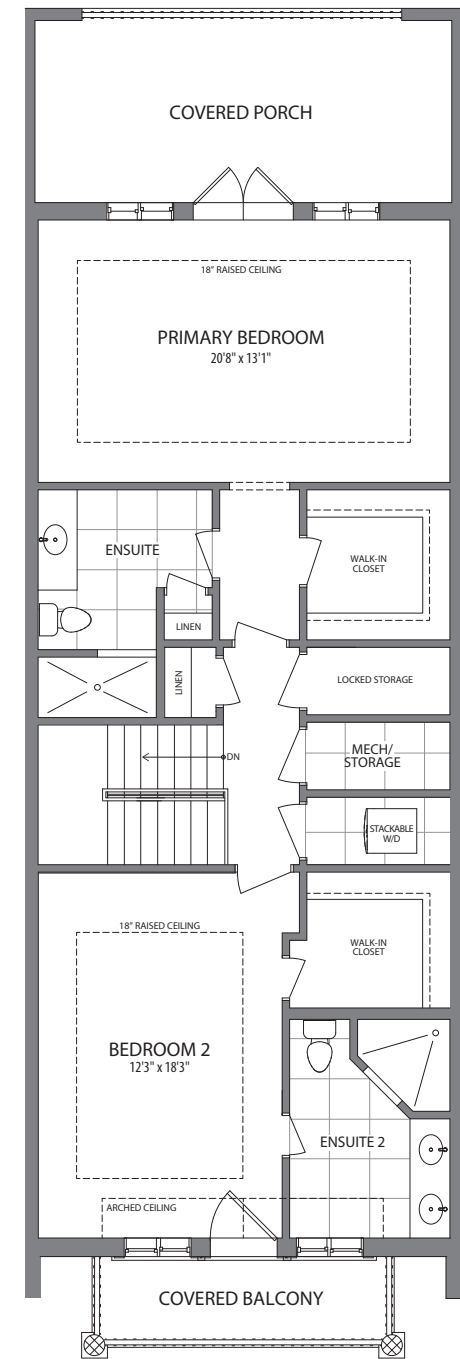

MAJESTIC STRIDE

3 BED - 3.5 BATH

2280 SQ.FT.

+

580 SQ.FT. COVERED SPACE

MAIN FLOOR

SECOND FLOOR

ALL DIMENSIONS, FEATURES, AND SPECIFICATIONS ARE APPROXIMATE AND SUBJECT TO CHANGE WITHOUT NOTICE. ALL IMAGES AND DESIGNS DEPICTED HEREIN ARE ARTIST'S CONCEPTUAL RENDERINGS, WHICH ARE BASED UPON PRELIMINARY DEVELOPMENT PLANS, AND ARE SUBJECT TO CHANGE WITHOUT NOTICE.