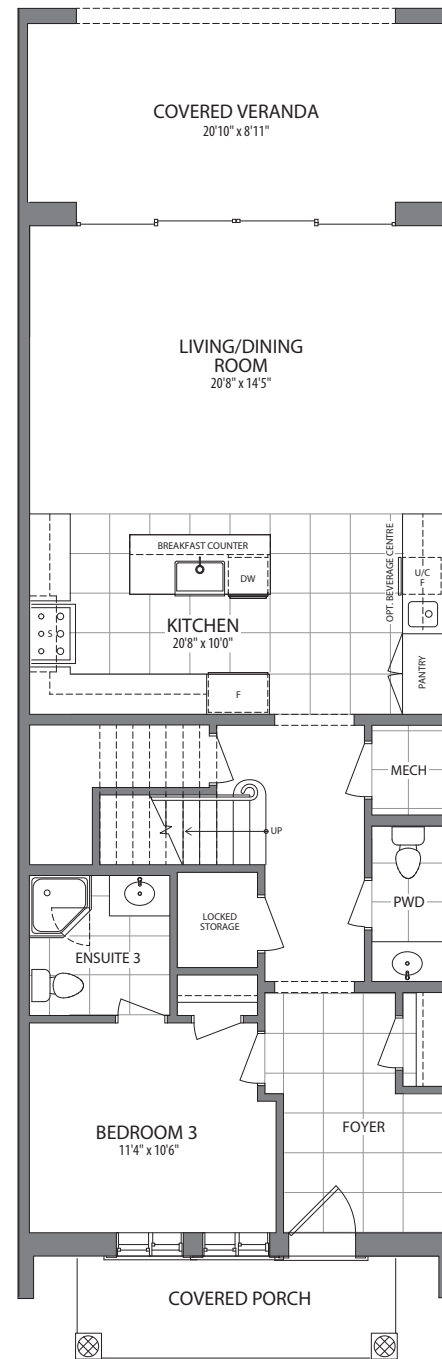

MAJESTIC STRIDE

3 BED - 3.5 BATH

2280 SQ.FT.

+

580 SQ.FT. COVERED SPACE

MAIN FLOOR

SECOND FLOOR

ALL DIMENSIONS, FEATURES, AND SPECIFICATIONS ARE APPROXIMATE AND SUBJECT TO CHANGE WITHOUT NOTICE. ALL IMAGES AND DESIGNS DEPICTED HEREIN ARE ARTIST'S CONCEPTUAL RENDERINGS, WHICH ARE BASED UPON PRELIMINARY DEVELOPMENT PLANS, AND ARE SUBJECT TO CHANGE WITHOUT NOTICE.