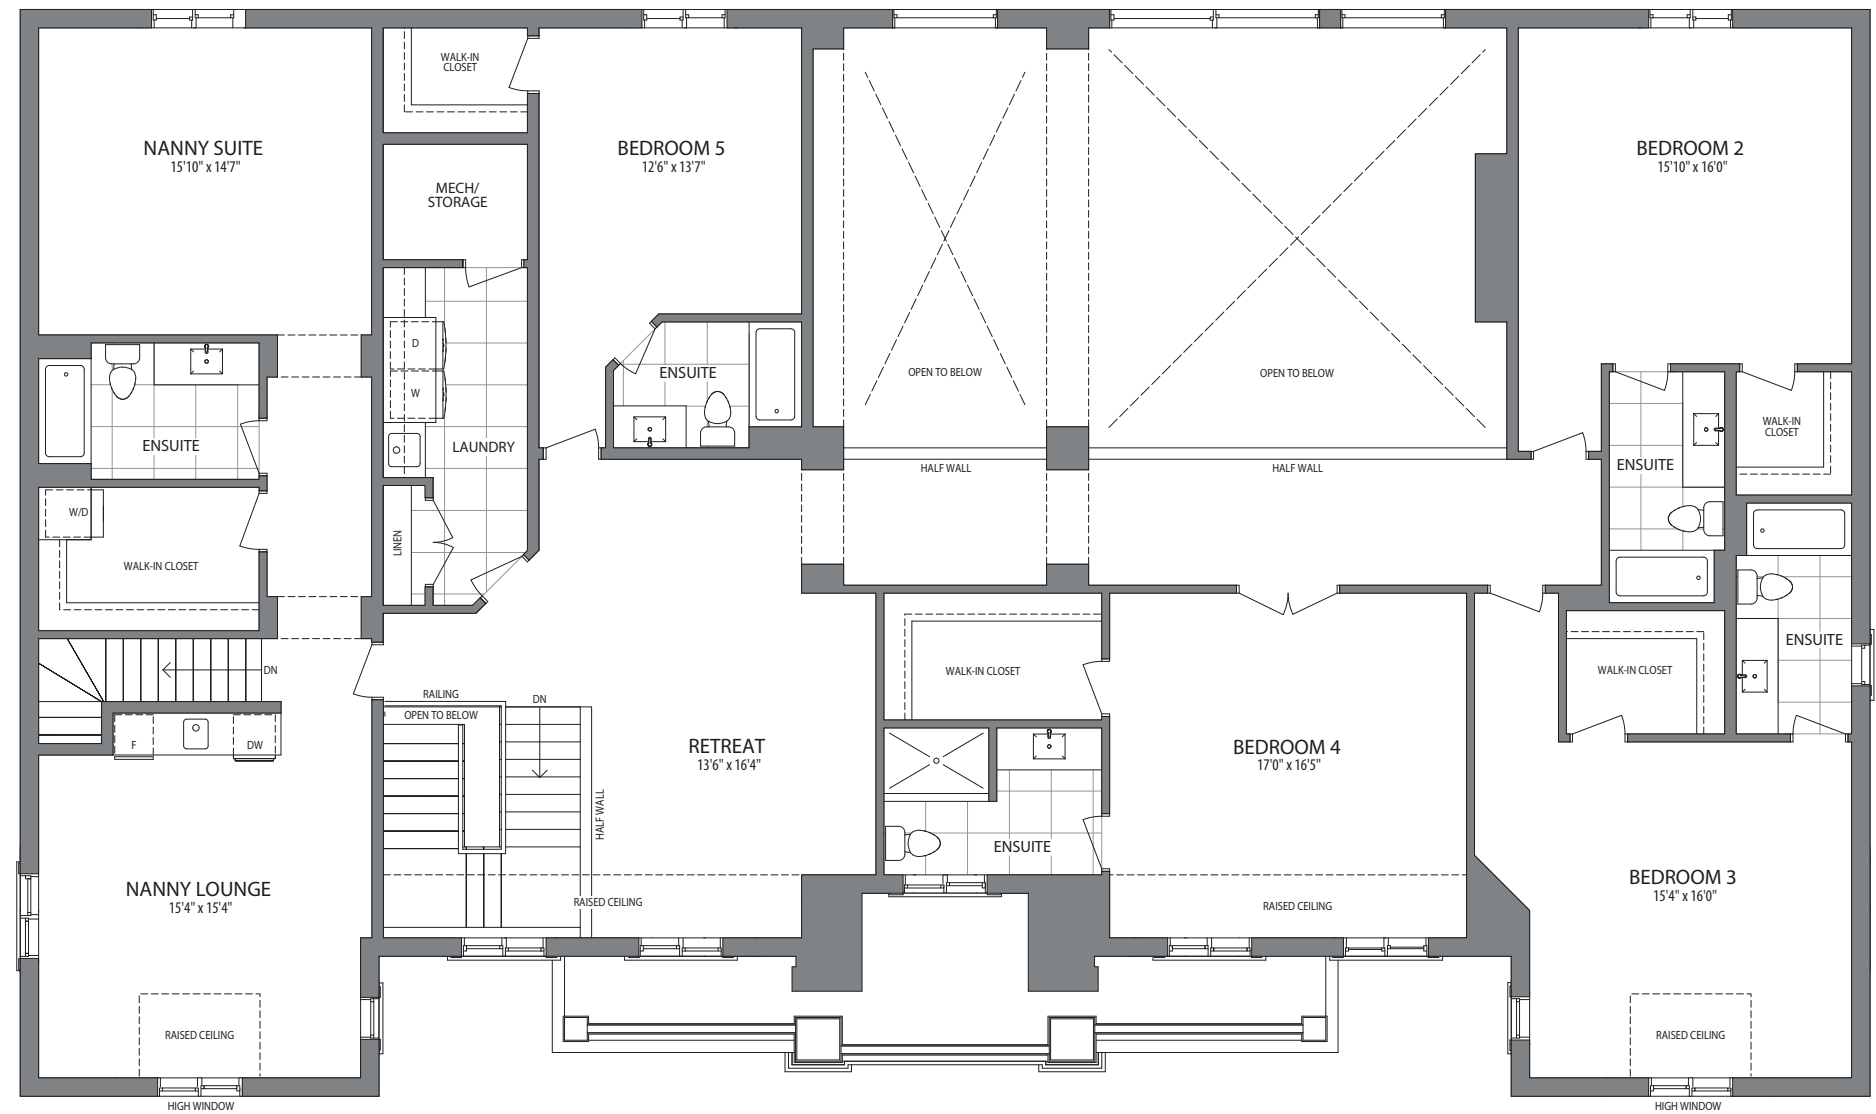

A

The Luxe
8075 Sq. Ft.

CONTEMPORARY COLLECTION

Artist's Concept

The Luxe 8075 Sq. Ft.
 2 Storey Residence / 6 Beds + Nanny Suite / 6.5 Bath
 CONTEMPORARY COLLECTION

SECOND FLOOR

ALL DIMENSIONS, FEATURES, AND SPECIFICATIONS ARE APPROXIMATE AND SUBJECT TO CHANGE WITHOUT NOTICE. ALL IMAGES AND DESIGNS DEPICTED HEREIN ARE ARTIST'S CONCEPTUAL RENDERINGS, WHICH ARE BASED UPON PRELIMINARY DEVELOPMENT PLANS, AND ARE SUBJECT TO CHANGE WITHOUT NOTICE. 120-7A