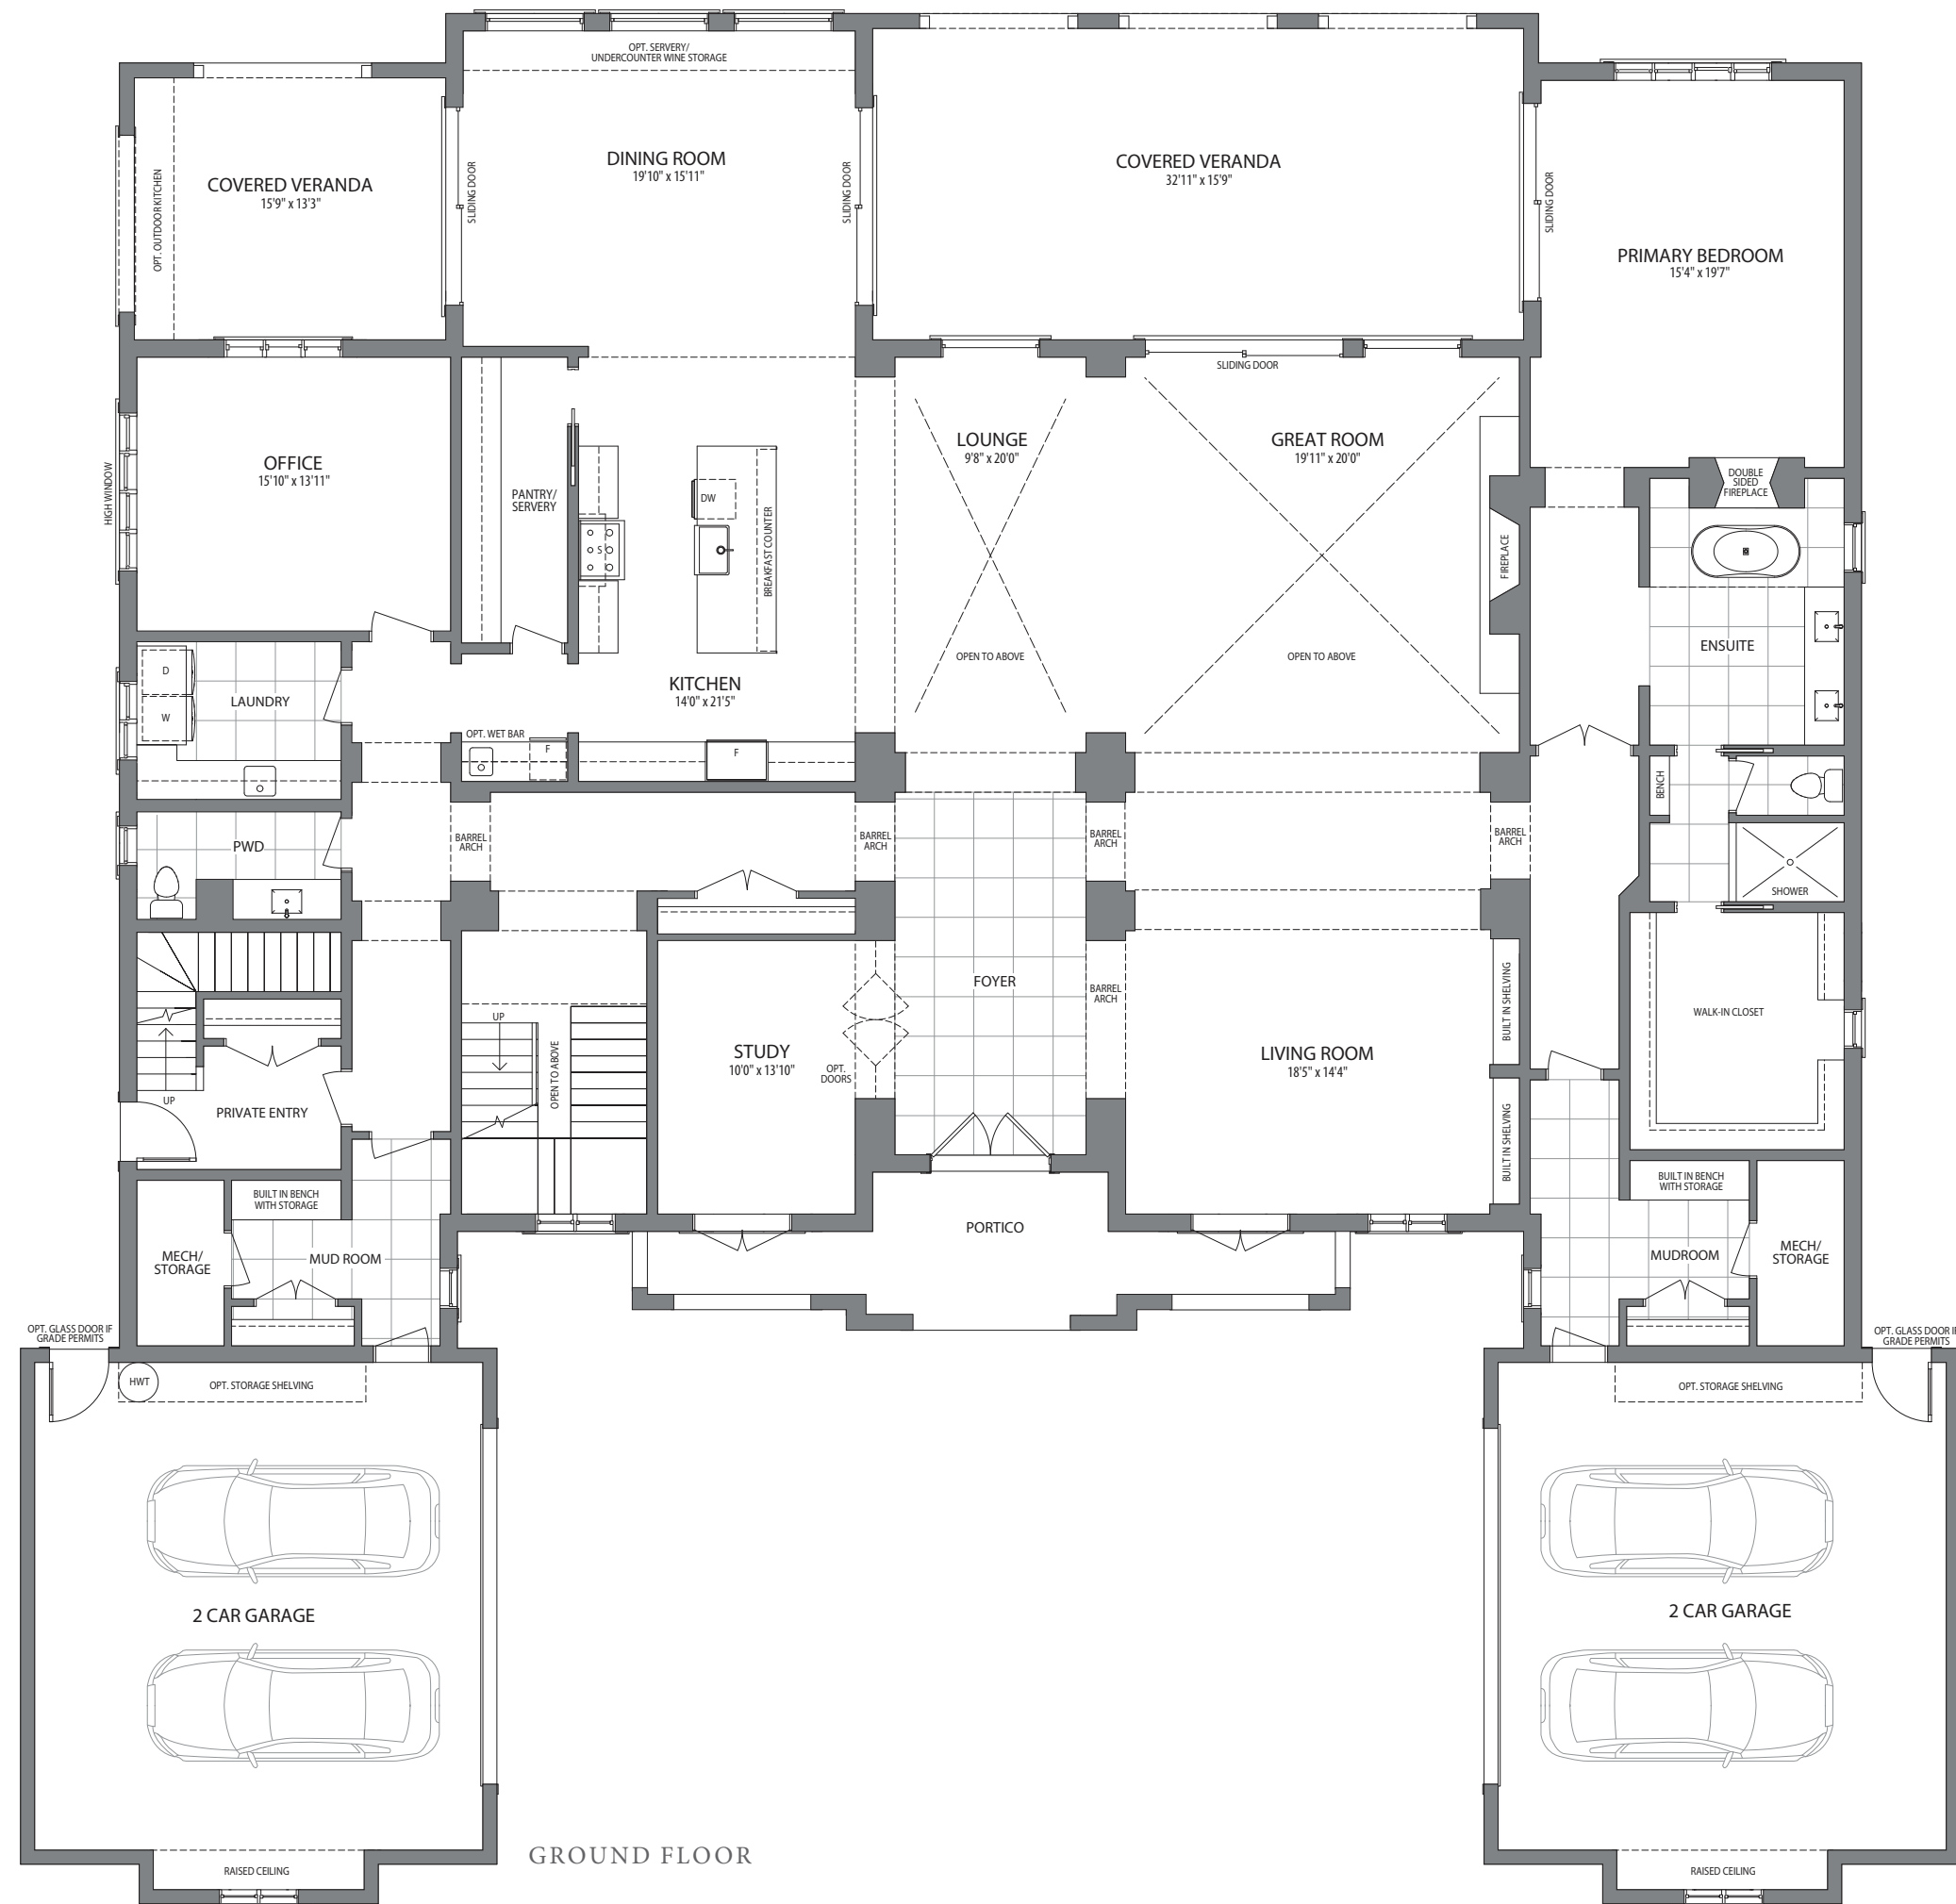

A

The Luxe
8075 Sq. Ft.

CONTEMPORARY COLLECTION

Artist's Concept

The Luxe 8075 Sq. Ft.
 2 Storey Residence / 6 Beds + Nanny Suite / 6.5 Bath
 CONTEMPORARY COLLECTION

SECOND FLOOR

ALL DIMENSIONS, FEATURES, AND SPECIFICATIONS ARE APPROXIMATE AND SUBJECT TO CHANGE WITHOUT NOTICE. ALL IMAGES AND DESIGNS DEPICTED HEREIN ARE ARTIST'S CONCEPTUAL RENDERINGS, WHICH ARE BASED UPON PRELIMINARY DEVELOPMENT PLANS, AND ARE SUBJECT TO CHANGE WITHOUT NOTICE. 120-7A