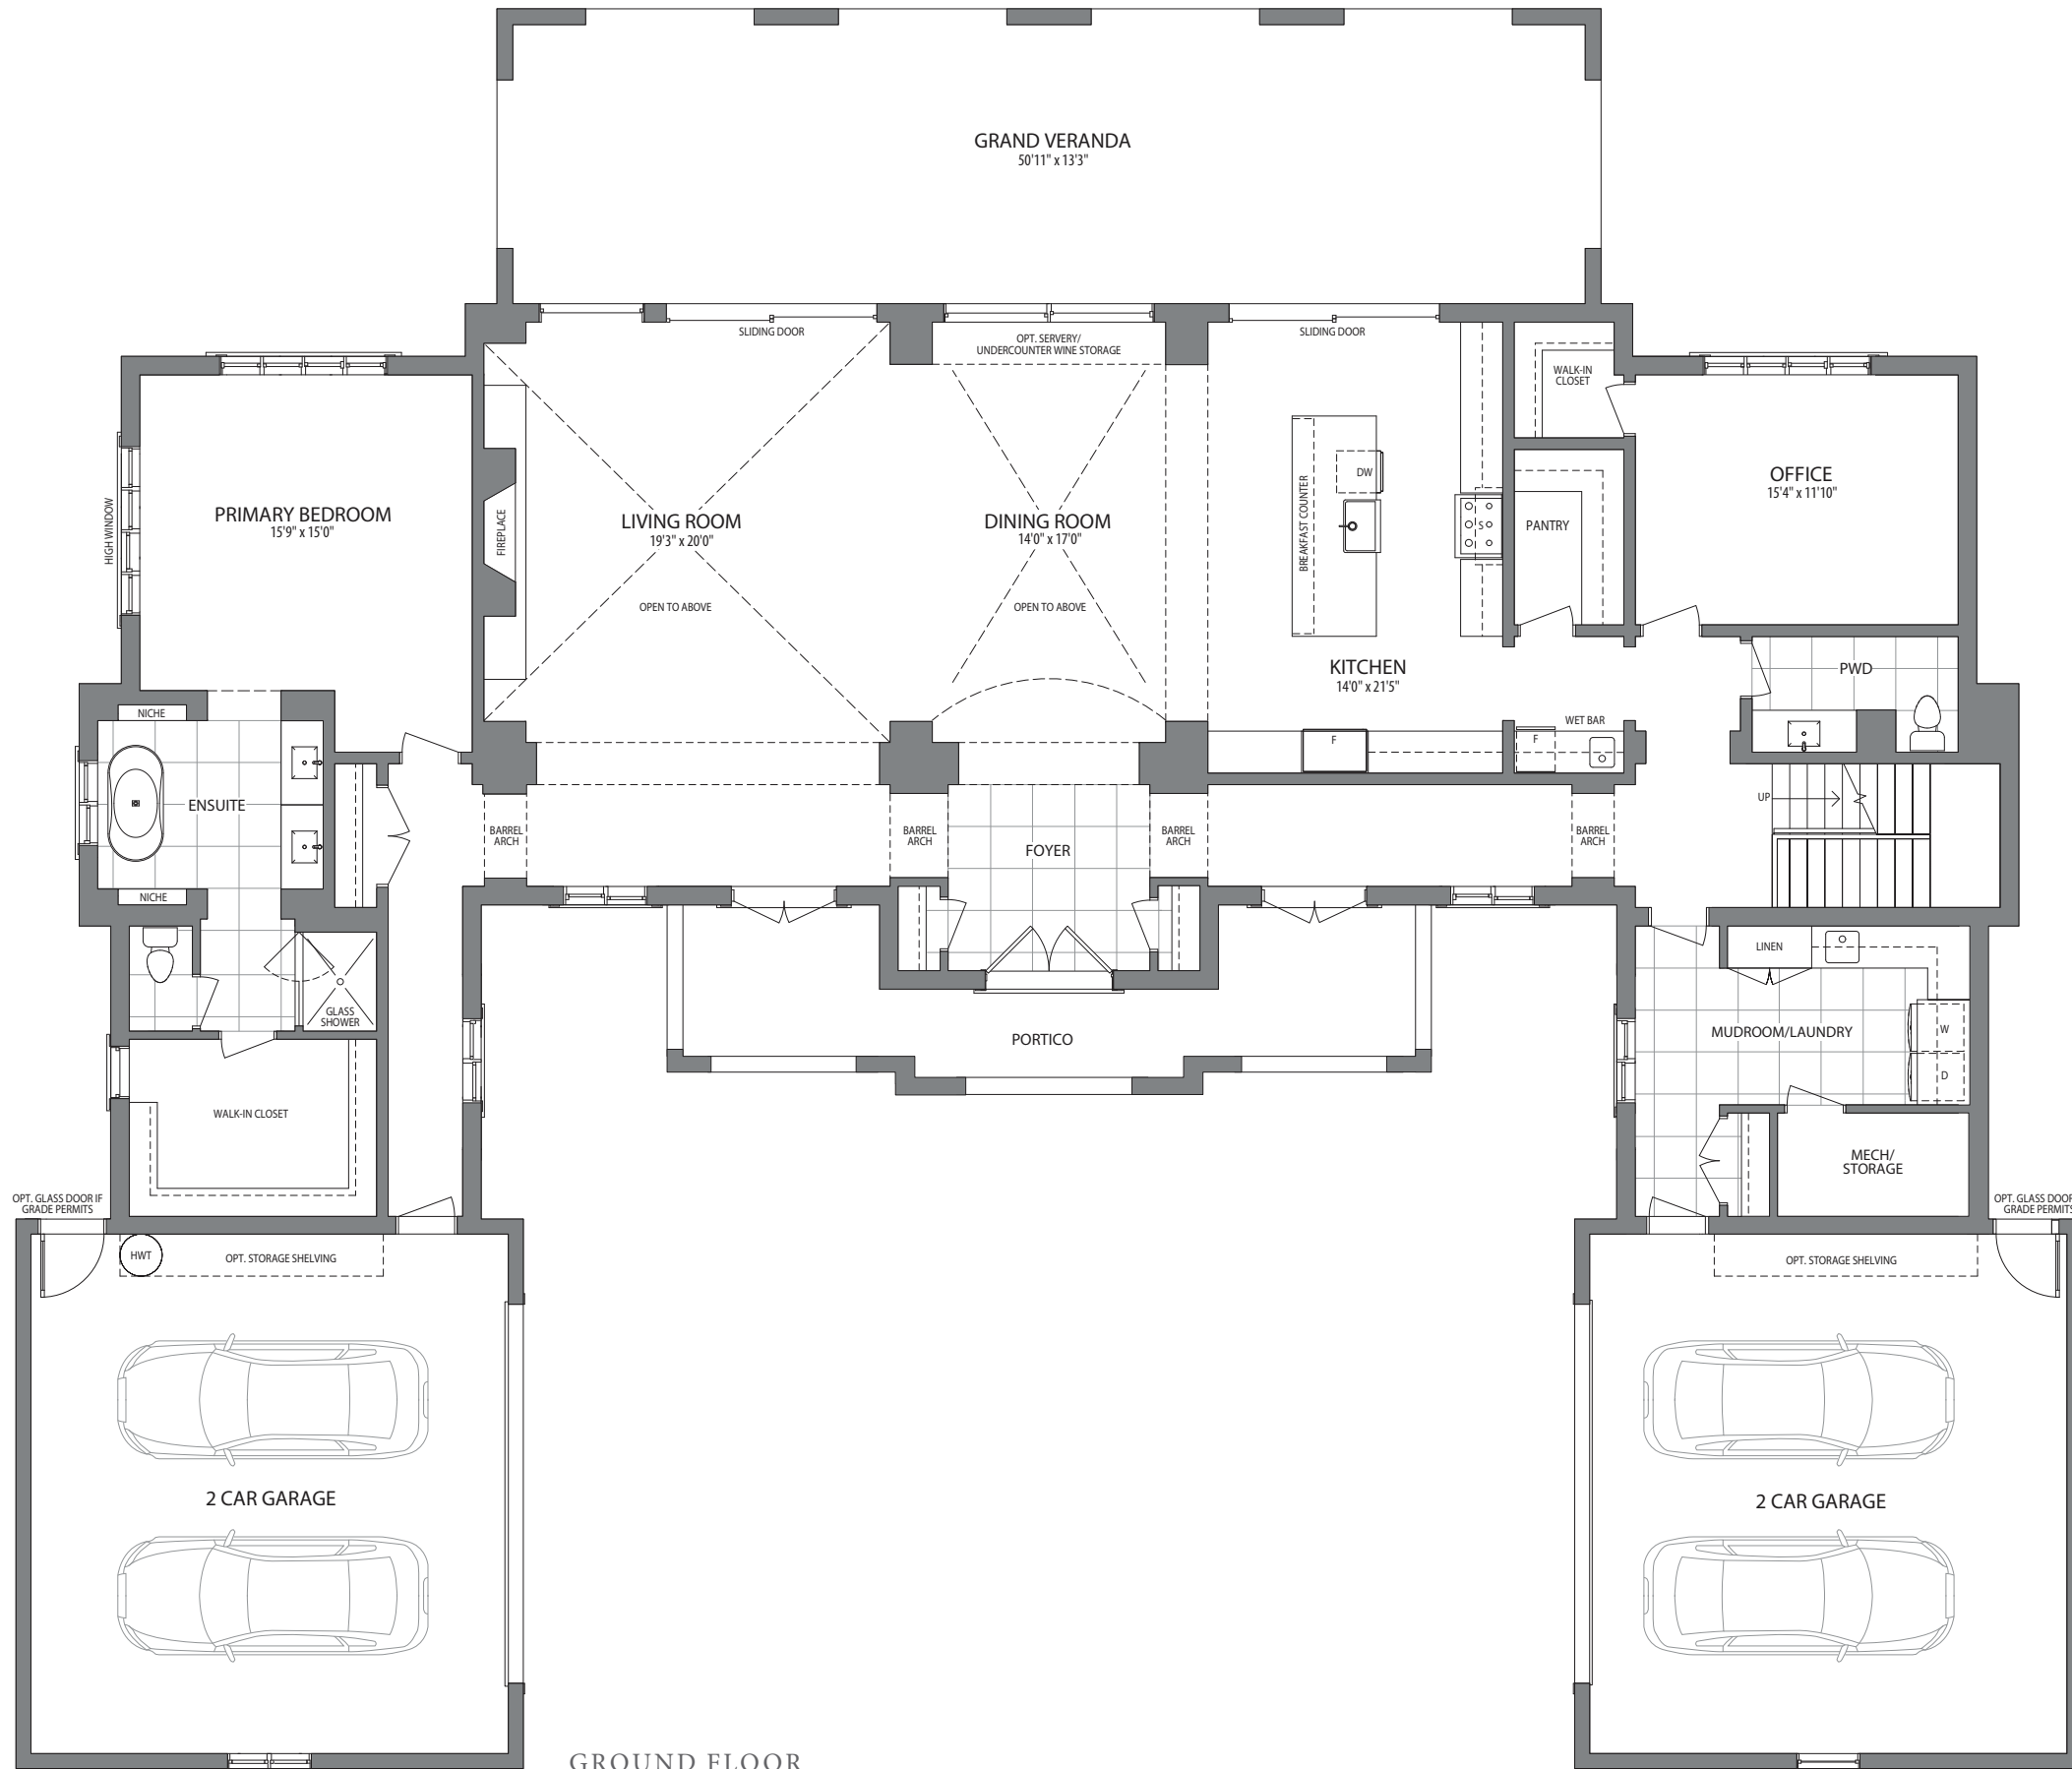

A

The Enchanted
4848 Sq. Ft.

CLASSIC COLLECTION

Artist's Concept

The Enchanted 4848 Sq. Ft.

2 Storey Residence / 6 Beds / 4.5 Bath

CLASSIC COLLECTION

GROUND FLOOR

SECOND FLOOR

ALL DIMENSIONS, FEATURES, AND SPECIFICATIONS ARE APPROXIMATE AND SUBJECT TO CHANGE WITHOUT NOTICE. ALL IMAGES AND DESIGNS DEPICTED HEREIN ARE ARTIST'S CONCEPTUAL RENDERINGS, WHICH ARE BASED UPON PRELIMINARY DEVELOPMENT PLANS, AND ARE SUBJECT TO CHANGE WITHOUT NOTICE. 120-5B