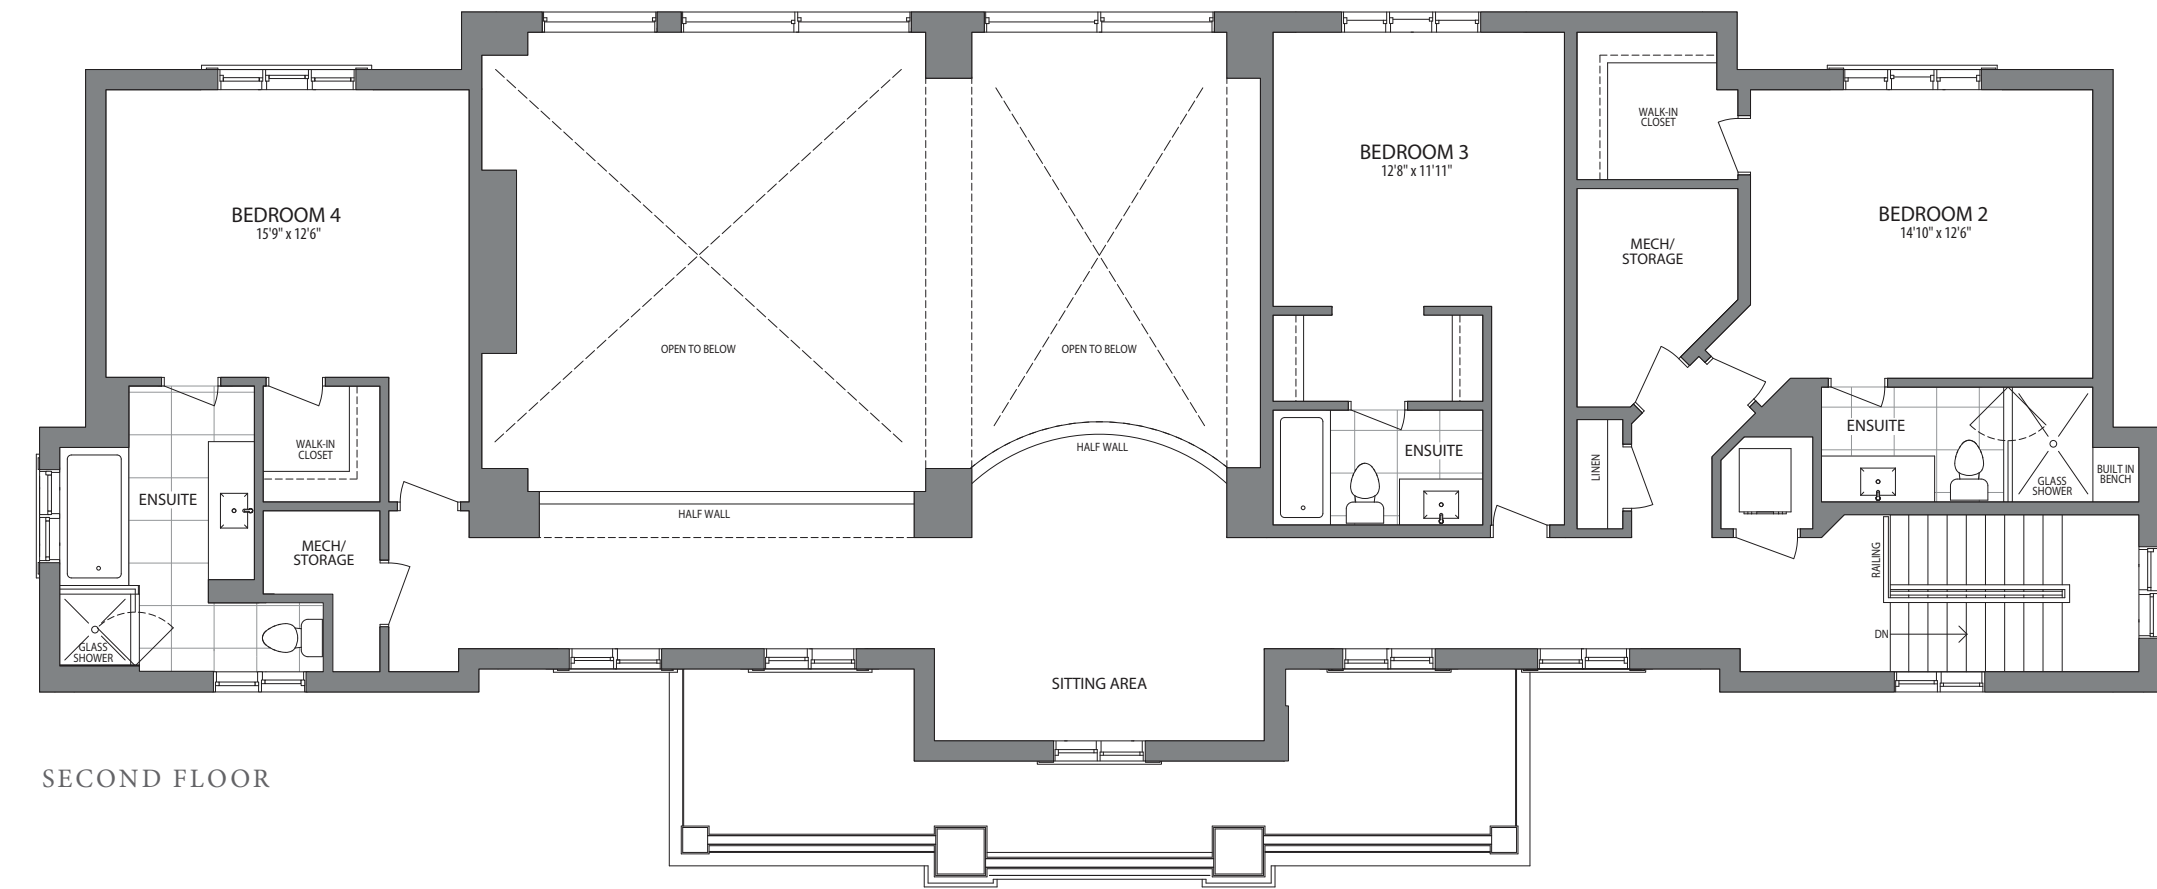

A

The Enchanted
4848 Sq. Ft.

CLASSIC COLLECTION

Artist's Concept

The Enchanted 4848 Sq. Ft.

2 Storey Residence / 6 Beds / 4.5 Bath

CLASSIC COLLECTION

GROUND FLOOR

SECOND FLOOR

ALL DIMENSIONS, FEATURES, AND SPECIFICATIONS ARE APPROXIMATE AND SUBJECT TO CHANGE WITHOUT NOTICE. ALL IMAGES AND DESIGNS DEPICTED HEREIN ARE ARTIST'S CONCEPTUAL RENDERINGS, WHICH ARE BASED UPON PRELIMINARY DEVELOPMENT PLANS, AND ARE SUBJECT TO CHANGE WITHOUT NOTICE. 120-5B