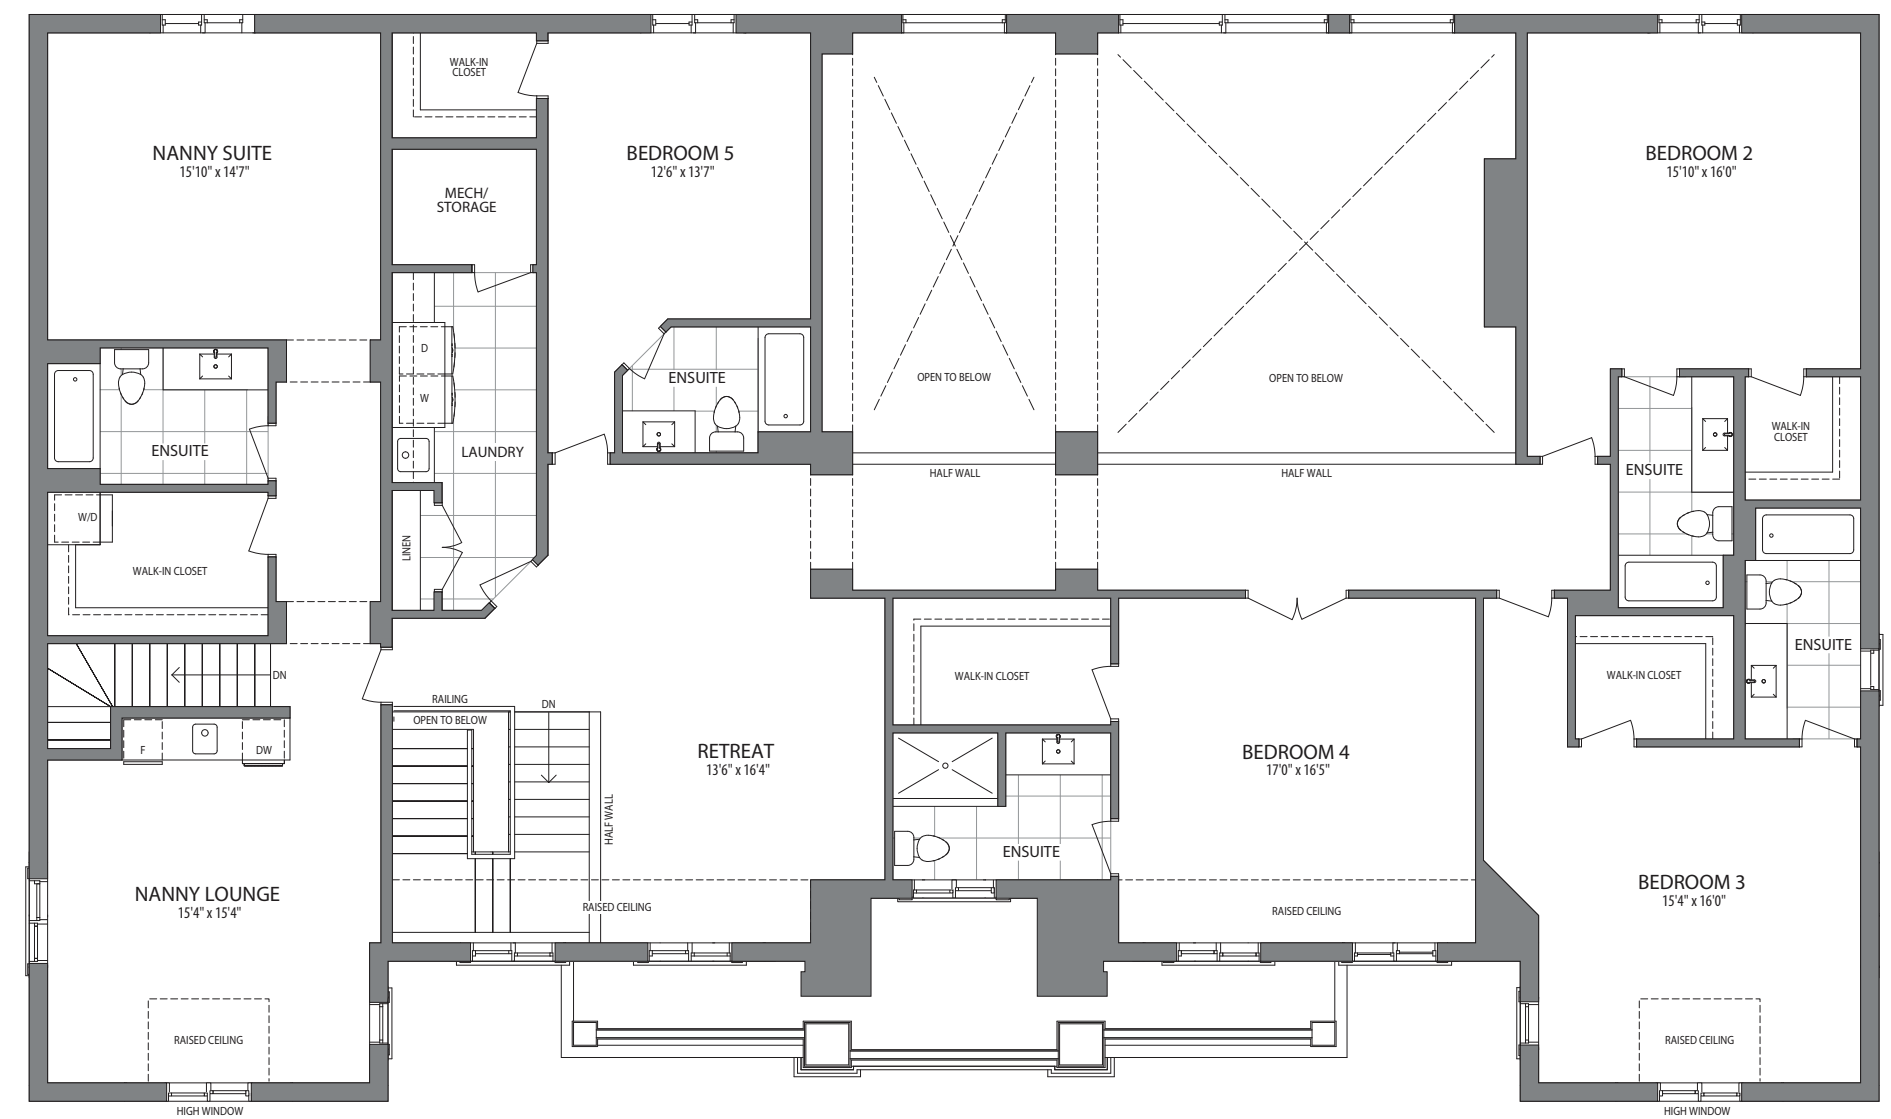

☆

The Elysian  
8075 Sq. Ft.

CLASSIC COLLECTION

Artist's Concept

GROUND FLOOR

**The Elysian 8075 Sq. Ft.**  
 2 Storey Residence / 6 Beds + Nanny Suite / 6.5 Bath  
 CLASSIC COLLECTION

SECOND FLOOR

ALL DIMENSIONS, FEATURES, AND SPECIFICATIONS ARE APPROXIMATE AND SUBJECT TO CHANGE WITHOUT NOTICE. ALL IMAGES AND DESIGNS DEPICTED HEREIN ARE ARTIST'S CONCEPTUAL RENDERINGS, WHICH ARE BASED UPON PRELIMINARY DEVELOPMENT PLANS, AND ARE SUBJECT TO CHANGE WITHOUT NOTICE. 120-7B