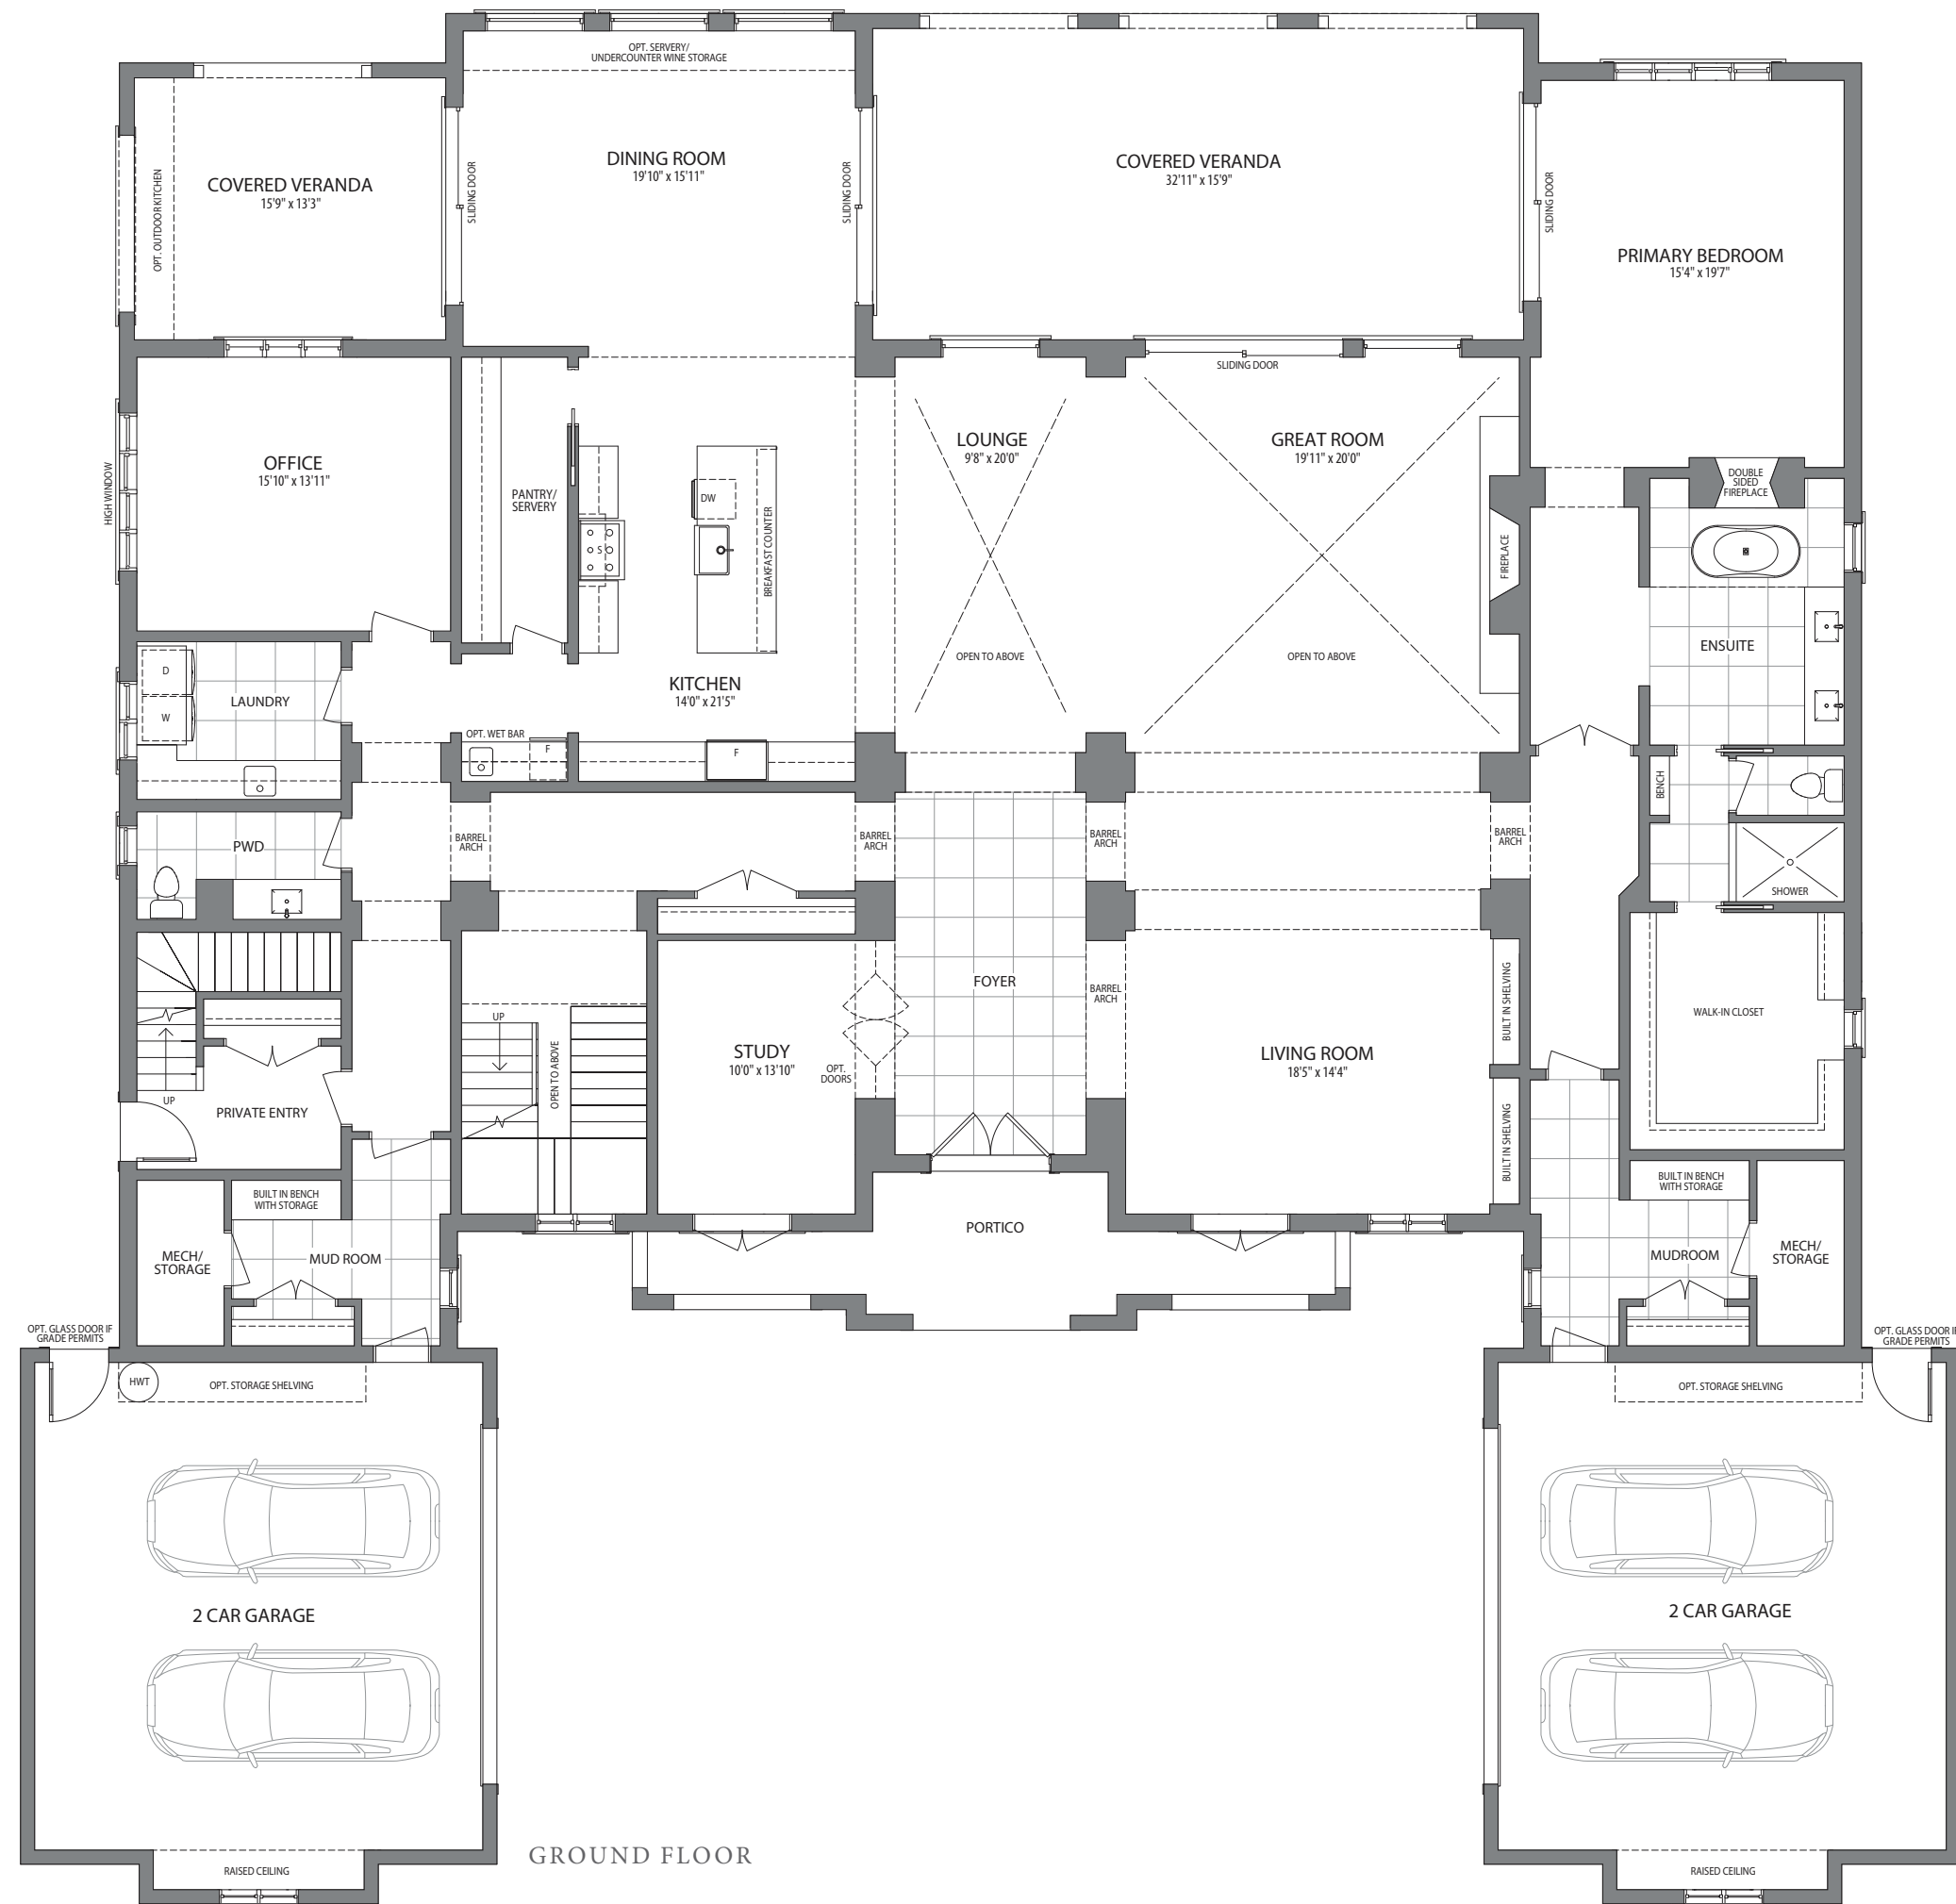

☆

The Elysian  
8075 Sq. Ft.

CLASSIC COLLECTION

Artist's Concept

GROUND FLOOR

**The Elysian 8075 Sq. Ft.**  
 2 Storey Residence / 6 Beds + Nanny Suite / 6.5 Bath  
 CLASSIC COLLECTION

SECOND FLOOR

ALL DIMENSIONS, FEATURES, AND SPECIFICATIONS ARE APPROXIMATE AND SUBJECT TO CHANGE WITHOUT NOTICE. ALL IMAGES AND DESIGNS DEPICTED HEREIN ARE ARTIST'S CONCEPTUAL RENDERINGS, WHICH ARE BASED UPON PRELIMINARY DEVELOPMENT PLANS, AND ARE SUBJECT TO CHANGE WITHOUT NOTICE. 120-7B