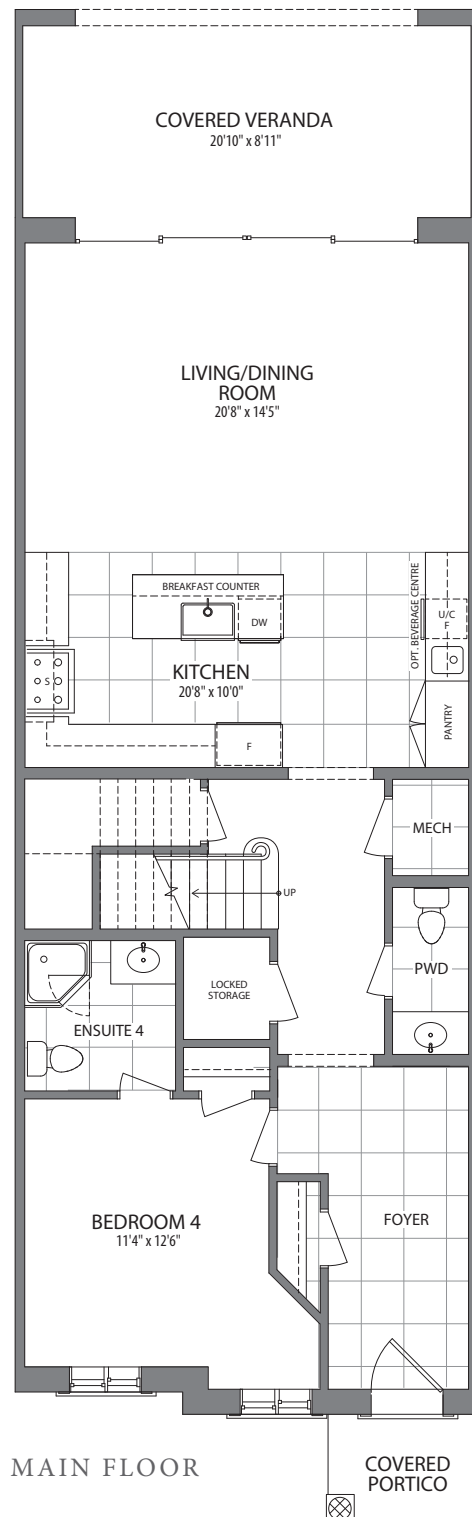

# CROWNED EQUESTRIAN

4 BED - 4.5 BATH

2400 SQ. FT.

+

500 SQ. FT. COVERED SPACE

ALL DIMENSIONS, FEATURES, AND SPECIFICATIONS ARE APPROXIMATE AND SUBJECT TO CHANGE WITHOUT NOTICE. ALL IMAGES AND DESIGNS DEPICTED HEREIN ARE ARTIST'S CONCEPTUAL RENDERINGS, WHICH ARE BASED UPON PRELIMINARY DEVELOPMENT PLANS, AND ARE SUBJECT TO CHANGE WITHOUT NOTICE.