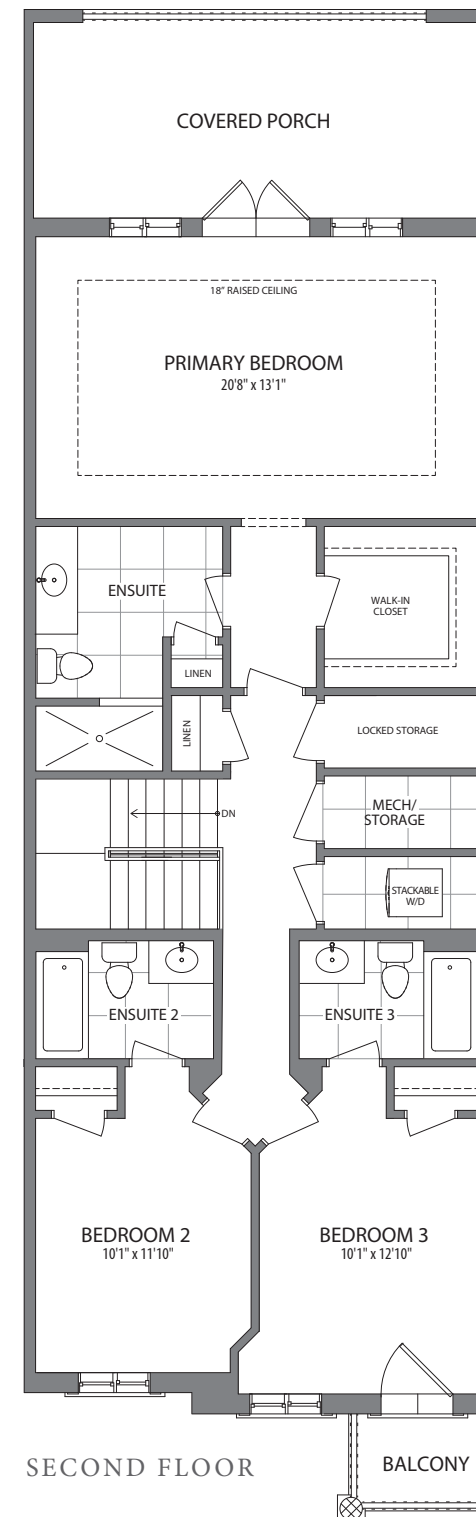

# CROWNED EQUESTRIAN

4 BED - 4.5 BATH

2400 SQ. FT.

+

500 SQ. FT. COVERED SPACE

ALL DIMENSIONS, FEATURES, AND SPECIFICATIONS ARE APPROXIMATE AND SUBJECT TO CHANGE WITHOUT NOTICE. ALL IMAGES AND DESIGNS DEPICTED HEREIN ARE ARTIST'S CONCEPTUAL RENDERINGS, WHICH ARE BASED UPON PRELIMINARY DEVELOPMENT PLANS, AND ARE SUBJECT TO CHANGE WITHOUT NOTICE.